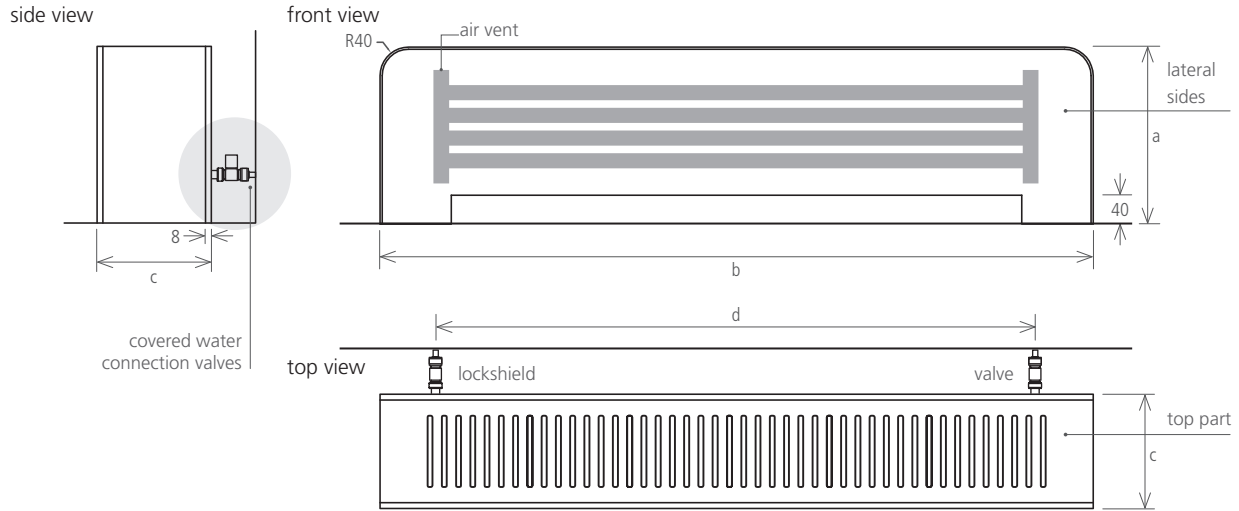

MATERIAL (lateral sides)	(top part)
stainless steel	stainless steel
steel	

FINISHINGS (lateral sides)	(top part)
polished	polished
brushed	brushed
text. black	
white	
RAL colours	

COMPONENTS
version: central heating
INCLUDED IN THE PRICE
Air vent 1/8"
ADD TO PRICE
Valve kit (optional)

model	DI 1000	DI 1500	DI 2000	DI30 1000	DI30 1500	DI30 2000
height (mm) a	230	230	230	300	300	300
total width (mm) b	1000	1500	2000	1000	1500	2000
depth (mm) c	160	160	160	160	160	160
width between axles (mm) d	880	1380	1880	880	1380	1880
central heating (W)	948	1460	1942	1422	2190	2913
price (EUR)						
textured black / white (central heating)	2.042 €	2.630 €	3.806 €	2.615 €	3.512 €	3.894 €
RAL colour (central heating)	2.189 €	3.012 €	4.393 €	3.027 €	3.938 €	4.481 €
brushed (central heating)	2.189 €	3.012 €	4.393 €	3.027 €	3.938 €	4.481 €
polished (central heating)	2.292 €	3.188 €	4.421 €	3.174 €	4.107 €	4.642 €