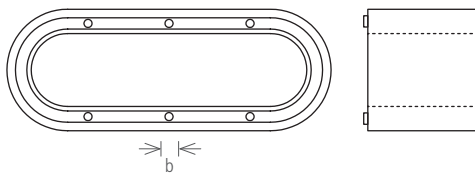

MATERIAL
stainless steel
steel

FINISHING
polished
brushed
textured black
white
RAL colours
PVD finish *

COMPONENTS
version: **electric**
INCLUDED IN THE PRICE
Electric element II
ADD TO PRICE
Domotic Touch (optional)
Mimoo Switch (optional)

COMPONENTS
version: **central heating**
INCLUDED IN THE PRICE
Air vent 1/2"
ADD TO PRICE
wall valve (optional)

MODELS:

version: **central heating**