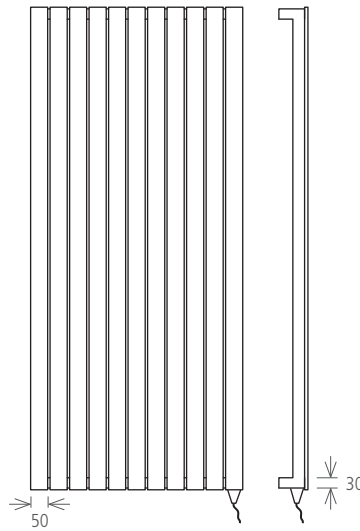

MATERIAL stainless steel steel

FINISHING polished brushed textured black / black textured white / white RAL colours

COMPONENTS version: electric INCLUDED IN THE PRICE Supports Electric element II ADD TO PRICE Domotic Touch (optional) Mimoo Switch (optional)

COMPONENTS version: central heating INCLUDED IN THE PRICE Supports Air vent 1/2" ADD TO PRICE Valve kit (optional)

version: electric

option B

BLACK: RAL 9005 brilliant (Standard version)