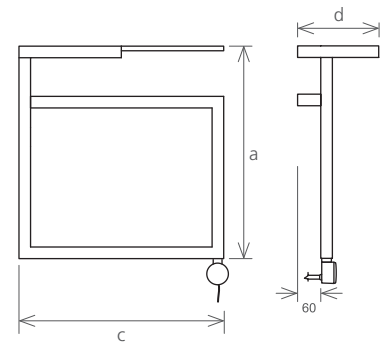

version: **electric IV or V**

	central heating		electric
model	NQ550E	NQ550L	NQ550
height (mm) a	550	550	550
width between axles (mm) b	450	500	-
total width (mm) c	530	530	530
depth (mm) d	210	210	210
capacity (l)	0,4	0,4	0,4
central heating (W)	36	36	-
electric (W)	-	-	200
price (EUR)			
textured black or white (central heating)	592 €	592 €	
brushed (central heating)	673 €	673 €	
polished (central heating)	763 €	763 €	
textured black or white (electric II)			742 €
brushed (electric II)			868 €
polished (electric II)			992 €
textured black or white (electric IV or V)			845 €
brushed (electric IV or V)			971 €
polished (electric IV or V)			1.098 €