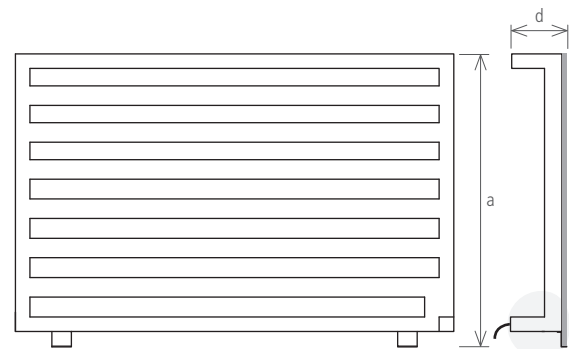

MATERIAL		FINISHING		COMPONENTS		COMPONENTS		COMPONENTS	
stainless steel		polished brushed		version: electric INCLUDED IN THE PRICE Supports Electric element II ADD TO PRICE Domotic Touch (optional) Mimoo Switch (optional)		version: central heating INCLUDED IN THE PRICE Supports Air vent 1/8" ADD TO PRICE Valve kit (optional)		version: mixed INCLUDED IN THE PRICE Central heating radiator ADD TO PRICE 2 T-pieces; Electric element II; Valve kit; Domotic Touch (optional) Mimoo Switch (optional)	

front view

side view

top view

version: **central heating**

version: **electric II**

model	SS600 600	SS400 900	SS600 900	SS400 1200	SS600 1200	SS800 1200
height (mm) a	600	400	600	400	600	800
width between axles (mm) b	560	860	860	1160	1160	1160
total width (mm) c	600	900	900	1200	1200	1200
depth (mm) d	110	110	110	110	110	110
capacity (l)	3,6	4,2	4,7	5,6	5,8	7,2
central heating (W)	322	379	419	500	524	647
electric (W)	300	300	600	600	600	1000
price (EUR)						
brushed (central heating)	1.337 €	1.352 €	1.364 €	1.602 €	1.881 €	2.042 €
polished (central heating)	1.337 €	1.352 €	1.364 €	1.602 €	1.881 €	2.042 €
brushed (electric II)	1.829 €	1.873 €	1.917 €	1.947 €	1.984 €	2.131 €
polished (electric II)	1.829 €	1.873 €	1.917 €	1.947 €	1.984 €	2.131 €