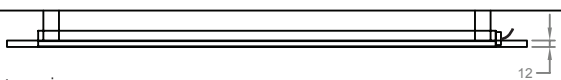

top view

version: **electric II**