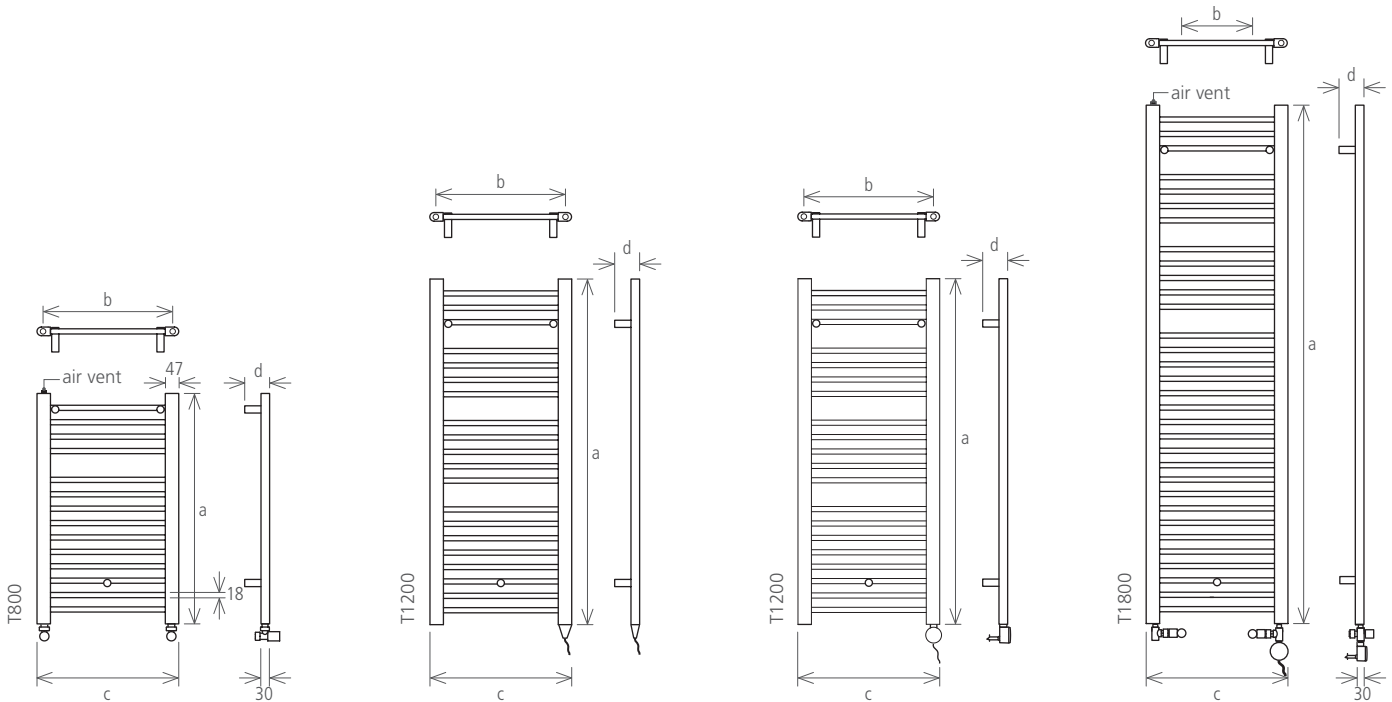

MATERIAL	FINISHING	COMPONENTS	COMPONENTS	COMPONENTS
steel	white textured black	version: electric INCLUDED IN THE PRICE Supports Electric element ADD TO PRICE Domotic Touch (optional) Mimoo Switch (optional)	version: central heating INCLUDED IN THE PRICE Supports Air vent 1/2" ADD TO PRICE Valve kit (optional)	version: mixed INCLUDED IN THE PRICE Central heating radiator ADD TO PRICE 2 T-pieces; Electric element; Valve kit; Domotic Touch (optional) Mimoo Switch (optional)

version: **central heating**

version: **electric II**

version: **electric V**

version: **mixed with element V**

model	F800E	F800L	F1200E	F1200L	F1800E	F1800L
height (mm) a	800	800	1200	1200	1800	1800
width between axles (mm) b	450	500	450	500	450	500
total width (mm) c	492	542	492	542	492	542
depth (mm) d	87	87	87	87	87	87
capacity (l)	2,5	2,5	3,6	3,7	5,6	5,9
central heating (W)	221	234	323	353	497	547
electric (W)	200	200	300	300	600	600
price (EUR)						
textured black or white (central heating)	578 €	673 €	714 €	741 €	1.020 €	1.082 €
textured black or white (electric II)	833 €	877 €	910 €	959 €	1.173 €	1.214 €
textured black or white (electric V)	939 €	982 €	1.014 €	1.064 €	1.277 €	1.317 €