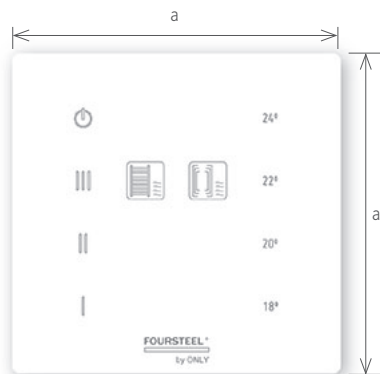

	model	MM	MMR
total measure exterior (mm)	a	80 x 80	R 85
exterior depth (mm)	b	5	5
interior case depth (mm)	c	50	50
total measure interior (mm)	d	65 x 65	65 x 65
<b>price (euro)</b>			
	polished	367 €	367 €
	brushed	367 €	367 €
	PVD*	514 €	514 €
	white	361 €	361 €
	textured black	361 €	361 €
	ral color	426 €	426 €