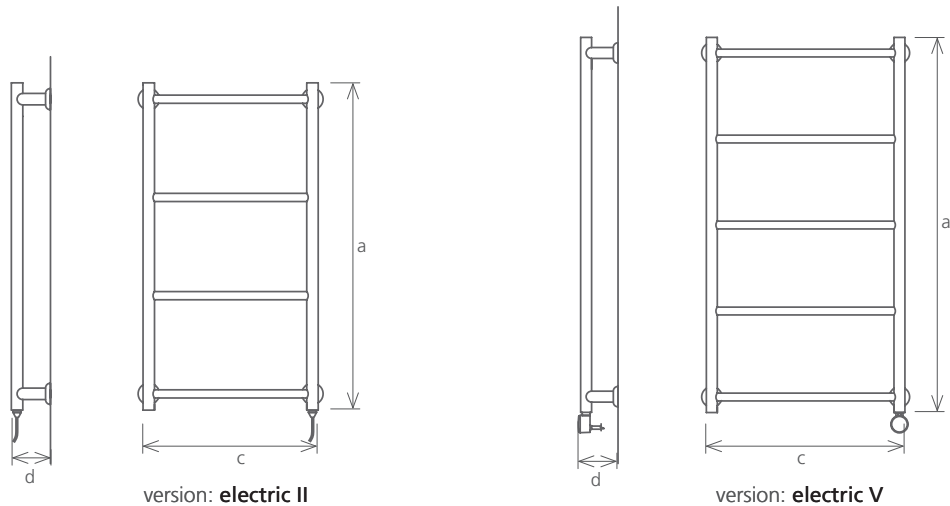

MATERIAL		FINISHING		COMPONENTS		COMPONENTS		COMPONENTS	
stainless steel steel		polished brushed textured black white RAL colours PVD finish *		version: electric INCLUDED IN THE PRICE Supports; Electric element Mirrors ADD TO PRICE Domotic Touch (optional) Mimoo Switch (optional)		version: central heating INCLUDED IN THE PRICE Supports; Air vent 1/2" Mirrors ADD TO PRICE Valve kit		version: mixed INCLUDED IN THE PRICE Central heating radiator; Mirrors ADD TO PRICE 2 T-pieces; Electric element; Valve kit	

* Available PVD colors: copper; gold; champagne; gun metal. Both in polished and brushed version. Maximum dimensions must not exceed 1000 x 1000 mm.

model	RE1000400	RE1000450	RE1000500	RE1000600	RE1200400	RE1200450	RE1200500	RE1200600
height (mm) a	1000	1000	1000	1000	1200	1200	1200	1200
width between axles (mm) b	400	450	500	600	400	450	500	600
total width (mm) c	435	485	535	635	435	485	535	635
depth (mm) d	90	90	90	90	90	90	90	90
capacity (l)	2,1	2,2	2,3	2,4	2,5	2,5	2,6	2,8
central heating (W)	154	161	168	182	174	181	188	202
electric (W)	300	300	300	300	300	300	300	300
price (EUR)								
textured black / white (central heating)	902 €	1.054 €	925 €	993 €	932 €	952 €	959 €	1.020 €
brushed (central heating)	1.038 €	1.190 €	1.061 €	1.129 €	1.068 €	1.088 €	1.095 €	1.156 €
polished (central heating)	1.272 €	1.279 €	1.306 €	1.374 €	1.272 €	1.299 €	1.333 €	1.401 €
textured black / white (electric II)	1.038 €	1.054 €	1.061 €	1.129 €	1.068 €	1.088 €	1.095 €	1.156 €
brushed (electric II)	1.174 €	1.190 €	1.197 €	1.265 €	1.204 €	1.224 €	1.231 €	1.292 €
polished (electric II)	1.408 €	1.415 €	1.442 €	1.510 €	1.408 €	1.435 €	1.469 €	1.537 €
textured black / white (electric V)	1.067 €	1.075 €	1.082 €	1.150 €	1.088 €	1.098 €	1.107 €	1.177 €
brushed (electric V)	1.203 €	1.211 €	1.218 €	1.286 €	1.224 €	1.234 €	1.243 €	1.313 €
polished (electric V)	1.429 €	1.435 €	1.463 €	1.531 €	1.429 €	1.456 €	1.490 €	1.558 €