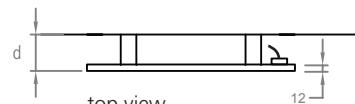

top view

version: **electric II**