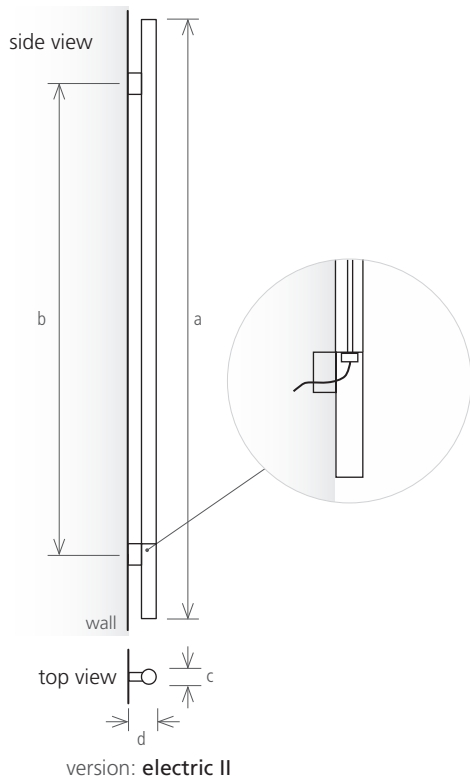

MATERIAL stainless steel

FINISHINGS polished brushed textured black white RAL colours PVD finish *

COMPONENTS version: electric Electric element II
ADD TO PRICE Domotic Touch (optional) Mimoo Switch (optional)

COMPONENTS version: mixed INCLUDED IN THE PRICE Central heating radiator Electric element II
ADD TO PRICE Wall valve Domotic Touch (optional) Mimoo Switch (optional)

Electric version: in the horizontal position the depth is 75mm.

	hidden electric element II			wall valve + electric II - mixed version		
model	FS800	FS1200	FS1400	FSM800	FSM1200	FSM1400
height (mm) a	800	1200	1400	880	1280	1480
width between axles (mm) b				620	1020	1220
total width (mm) c	35	35	35	42	42	42
depth (mm) d	65	65	65	100	100	100
capacity (l)	0,6	0,8	1,0	0,7	0,9	1,2
central heating (W)				63	97	124
electric (W)	40	100	100	40	100	100
price (EUR)						
textured black or white (electric II)	1.009 €	1.064 €	1.142 €			
Ral color (electric II)	1.339 €	1.388 €	1.515 €			
brushed (electric II)	1.064 €	1.142 €	1.284 €			
polished (electric II)	1.149 €	1.198 €	1.325 €			
* PVD (electric II)	1.839 €	1.888 €	2.015 €			
textured black or white (mixed)				1.552 €	1.606 €	1.679 €
Ral color (mixed)				1.880 €	1.925 €	2.066 €
brushed (mixed)				1.606 €	1.682 €	1.829 €
polished (mixed)				1.690 €	1.735 €	1.876 €
* PVD (mixed)				2.380 €		

* Available PVD colors: copper; gold; champagne; gun metal. Both in polished and brushed version.