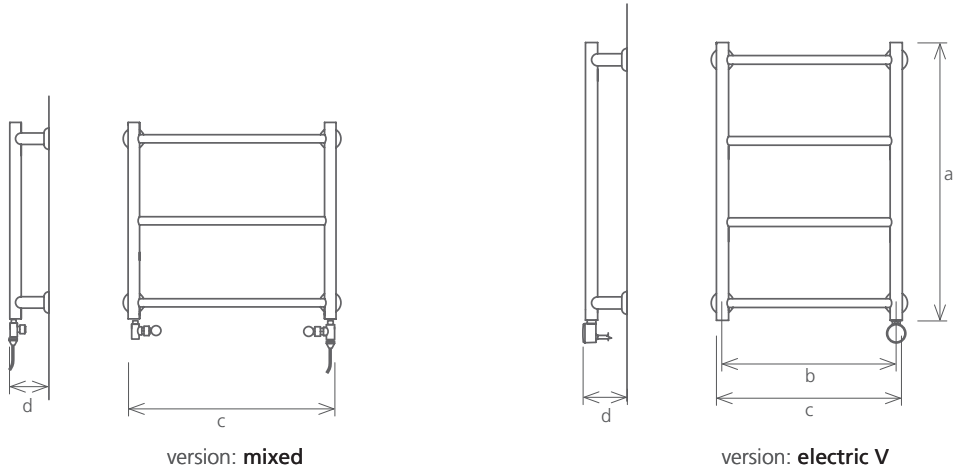

MATERIAL	FINISHING	COMPONENTS	COMPONENTS	COMPONENTS
stainless steel steel	polished brushed textured black white RAL colours PVD finish *	version: electric INCLUDED IN THE PRICE Supports; Electric element Mirrors ADD TO PRICE Domotic Touch (optional) Mimoo Switch (optional)	version: central heating INCLUDED IN THE PRICE Supports; Air vent 1/2" Mirrors ADD TO PRICE Valve kit	version: mixed INCLUDED IN THE PRICE Central heating radiator; Mirrors ADD TO PRICE 2 T-pieces; Electric element; Valve kit

* Available PVD colors: copper; gold; champagne; gun metal. Both in polished and brushed version. Maximum dimensions must not exceed 1000 x 1000 mm.

model	RE600400	RE600450	RE600500	RE600600	RE800400	RE800450	RE800500	RE800600
height (mm) a	600	600	600	600	800	800	800	800
width between axes (mm) b	400	450	500	600	400	450	500	600
total width (mm) c	435	485	535	635	435	485	535	635
depth (mm) d	90	90	90	90	90	90	90	90
capacity (l)	1,4	1,4	1,5	1,6	1,7	1,7	1,8	1,9
central heating (W)	101	106	111	122	120	126	131	142
electric (W)	150	150	150	200	200	200	200	200
price (EUR)								
textured black / white (central heating)	748 €	755 €	762 €	789 €	871 €	878 €	898 €	905 €
brushed (central heating)	884 €	891 €	898 €	925 €	1.007 €	1.014 €	1.034 €	1.041 €
polished (central heating)	952 €	959 €	966 €	993 €	1.245 €	1.252 €	1.272 €	1.286 €
textured black / white (electric II)	884 €	891 €	898 €	925 €	1.007 €	1.014 €	1.034 €	1.041 €
brushed (electric II)	1.020 €	1.027 €	1.034 €	1.061 €	1.143 €	1.150 €	1.170 €	1.177 €
polished (electric II)	1.088 €	1.095 €	1.102 €	1.129 €	1.381 €	1.388 €	1.408 €	1.422 €
textured black / white (electric V)	905 €	912 €	918 €	946 €	1.027 €	1.034 €	1.041 €	1.068 €
brushed (electric V)	1.041 €	1.048 €	1.054 €	1.082 €	1.163 €	1.170 €	1.177 €	1.204 €
polished (electric V)	1.109 €	1.116 €	1.122 €	1.150 €	1.401 €	1.408 €	1.415 €	1.442 €