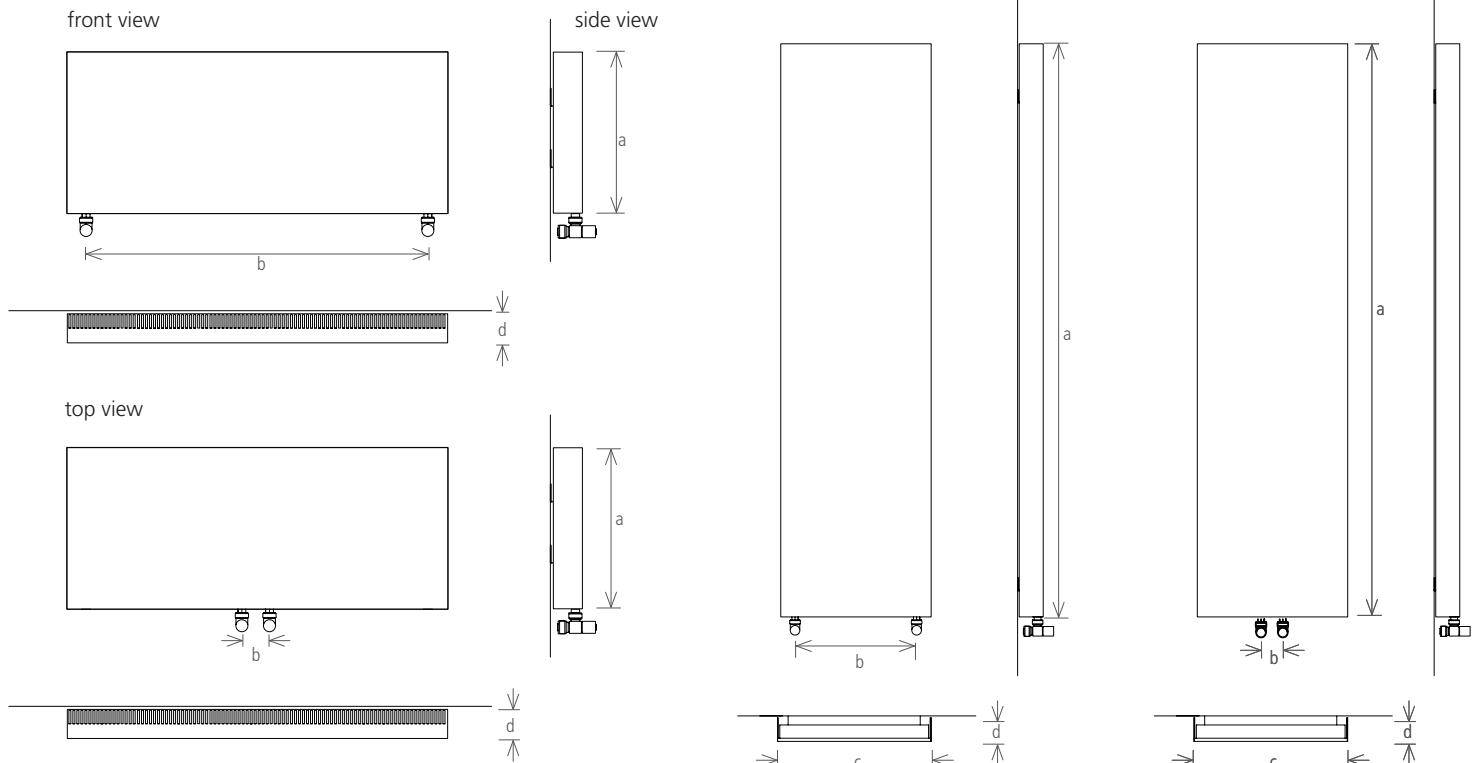

COMPONENTS

version: **central heating**

INCLUDED IN THE PRICE
Supports
Air vent 1/2"

ADD TO PRICE
Valve kit (optional)

Different width between axles and positioning of the valves according to the client's choice:

MATERIAL
stainless steel
steel

FINISHING
polished
brushed
textured black
white
RAL colours

NOTE: the depth can be less than 80mm

model	PP650 1200	PP650 1800	PP6502000	PP1000 1000	PP1800 550	PP2000 550	PP1800 650	PP2000 650
height (mm) a	650	650	650	1000	1800	2000	1800	2000
width between axles (mm) b	-	-	-	-	-	-	-	-
total width (mm) c	1200	1800	2000	1000	550	550	650	650
depth (mm) d	80	80	80	80	80	80	80	80
capacity (l)	26,0	33,3	37,0	29,0	27,9	29,0	33,3	37,0
weight (kg)	47,4	69,8	77,1	64,6	59,1	75,2	69,8	77,1
central heating (W)	2512	3768	4187	3382	3267	3630	3768	4187
price (EUR)								
white (central heating)	1.429 €	1.563 €	1.689 €	1.764 €	1.373 €	1.575 €	1.688 €	1.768 €
textured black (central heating)	1.470 €	1.624 €	1.752 €	1.878 €	1.499 €	1.650 €	1.755 €	1.837 €
RAL colour (central heating)	1.587 €	1.741 €	1.868 €	1.995 €	1.616 €	1.767 €	1.872 €	1.954 €
brushed (central heating)	2.142 €	2.268 €	2.557 €	2.771 €	1.953 €	2.204 €	2.368 €	2.520 €
polished (central heating)	2.513 €	2.797 €	3.030 €	3.276 €	2.508 €	2.634 €	2.771 €	3.023 €