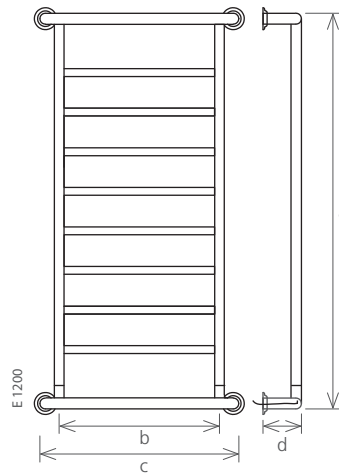

version: **electric II (hidden)**