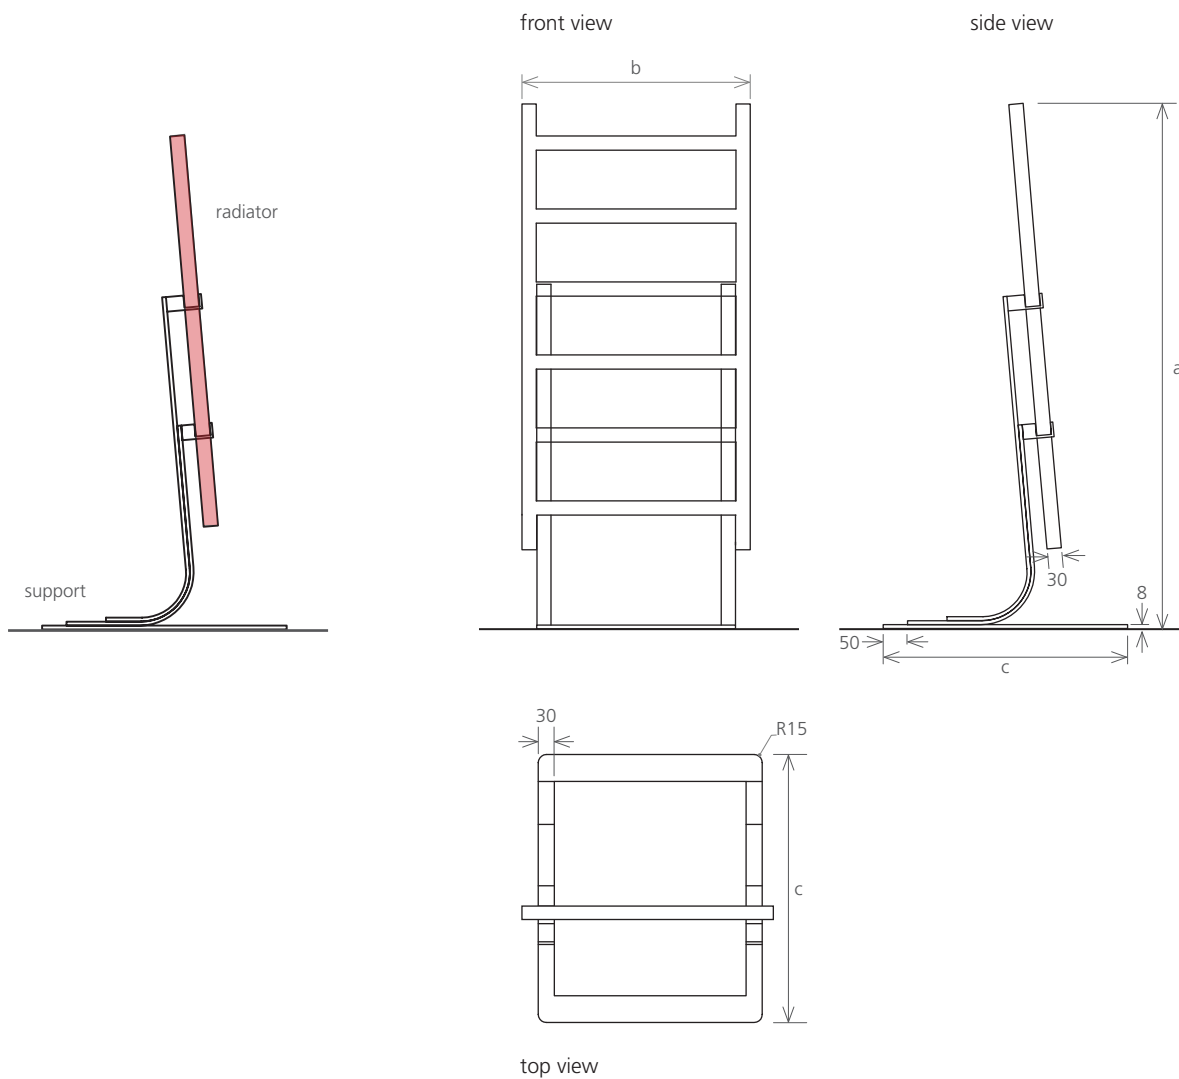

MATERIAL
stainless steel

FINISHING
polished
brushed

		SUPPORT FOR STEEL GLAMOUR *			
model		SCQ 800E	SCQ 800L	SCQ 1200E	SCQ 1200L
height (mm)	a	1010	1010	1405	1405
total width (mm)	b	480	530	480	530
depth (mm)	c	500	500	700	700

price (euro)					
brushed / polished		1569 €	1569 €	1729 €	1729 €

* radiator not included