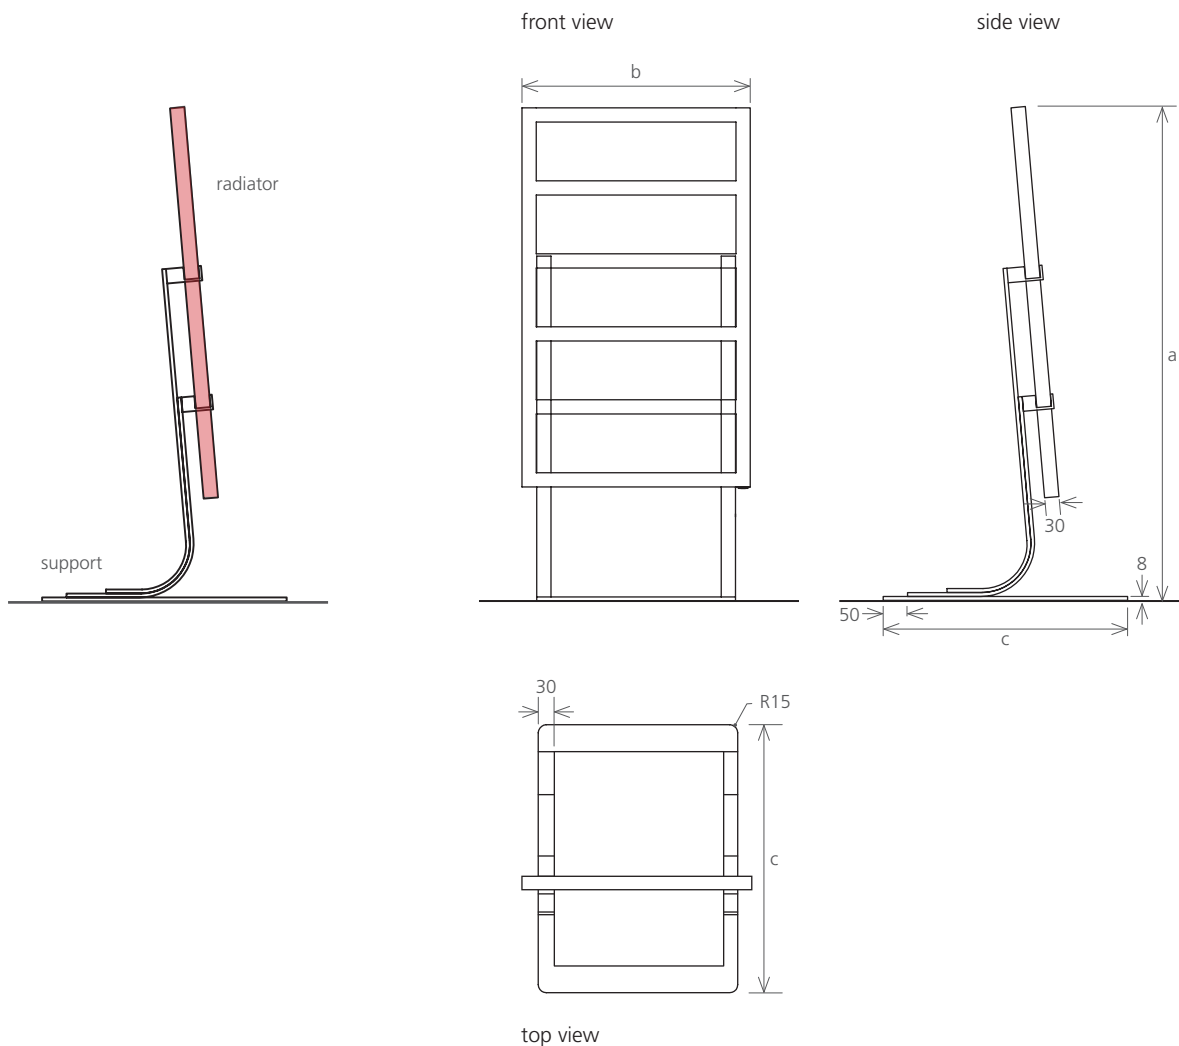

MATERIAL
stainless steel

FINISHINGS
polished
brushed

		SUPPORT FOR STEEL GLAM *			
model		SCSG 800E	SCSG 800L	SCSG 1200E	SCSG 1200L
height (mm)	a	1040	1040	1435	1435
total width (mm)	b	480	530	480	530
depth (mm)	c	500	500	700	700
price (euro)					
brushed / polished		1569 €	1569 €	1729 €	1729 €

* radiator not included