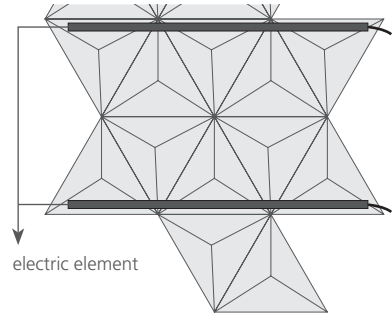

**COMPONENTS**  
version: **central heating**  
**INCLUDED IN THE PRICE**  
Supports  
Air vent 1/2"  
**ADD TO PRICE**  
wall valve (optional)

**MODELS:**

\* Available PVD colors: copper; gold; champagne; gun metal. Both in polished and brushed version. Maximum dimensions must not exceed 1000 x 1000 mm.