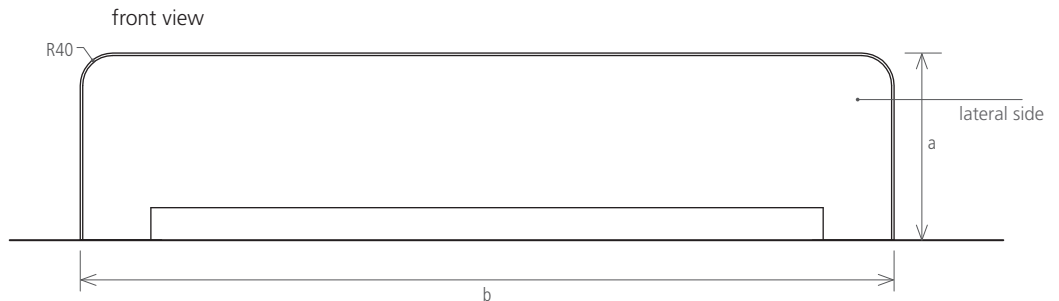

MATERIAL	
(lateral sides)	(top part)
stainless steel	stainless steel
steel	

FINISHING	
(lateral sides)	(top part)
polished	polished
brushed	brushed
text. black	
white	
RAL colours	

COMPONENTS
version: electric
INCLUDED IN THE PRICE
Electric element II
ADD TO PRICE
Domotic Touch (optional)
Mimoo Switch (optional)

on/off switch with LED
voltage AC 230v