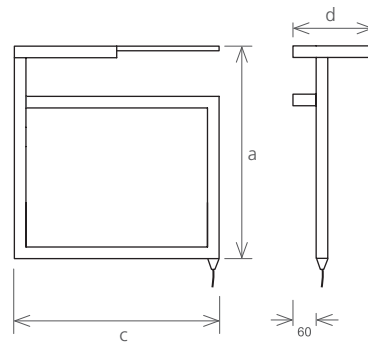

version: **electric II**