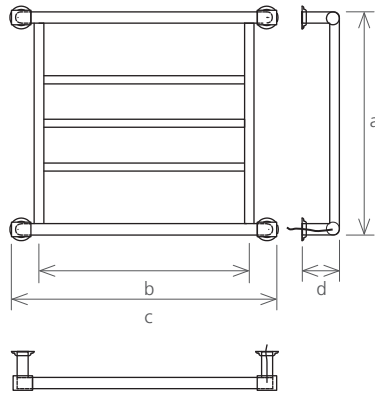

version: **hidden electric II**