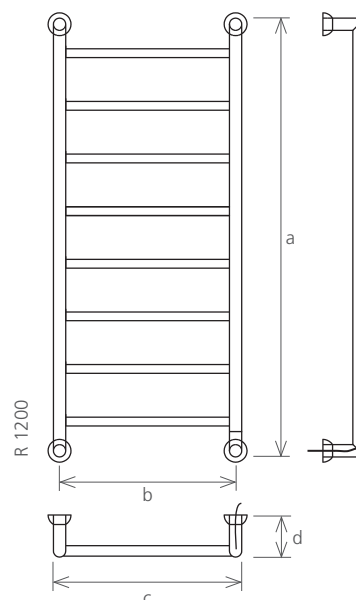

version: **electric II (hidden)**

* Available PVD colors: copper; gold; champagne; gun metal. Both in polished and brushed version. Maximum dimensions must not exceed 1000 x 1000 mm.

model	R800E	R800L	R1200E	R1200L	R1800E	R1800L
height (mm) a	800	800	1250	1250	1850	1850
width between axles (mm) b	450	500	450	500	450	500
total width (mm) c	485	535	485	535	485	535
depth (mm) d	120	120	120	120	120	120
capacity (l)	1,8	1,9	2,9	3,0	4,3	4,5
central heating (W)	165	174	261	272	387	405
electric (W)	300	300	600	600	1000	1000
price (EUR)						
brushed (central heating)	1.837 €	1.984 €	2.277 €	2.424 €	2.571 €	2.718 €
polished (central heating)	1.984 €	2.131 €	2.424 €	2.571 €	2.718 €	2.743 €
PVD (central heating)	2.571 €	2.718 €				
brushed (electric II)	2.424 €	2.571 €	2.865 €	3.012 €	3.159 €	3.306 €
polished (electric II)	2.571 €	2.718 €	3.012 €	3.159 €	3.306 €	3.453 €
PVD (electric II)	3.159 €	3.306 €