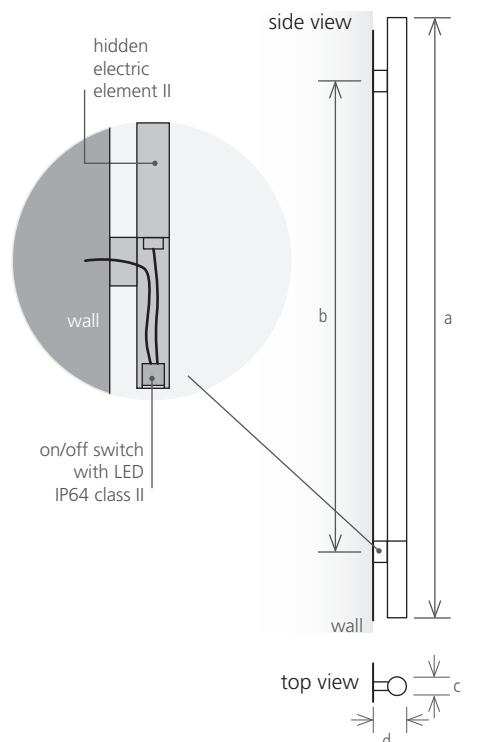

MATERIAL stainless steel

FINISHING polished brushed textured black white RAL colours PVD finish *

COMPONENTS version: electric INCLUDED IN THE PRICE Electric element II ADD TO PRICE Domotic Touch (optional) Mimoo Switch (optional)

COMPONENTS (version: mixed) INCLUDED IN THE PRICE Central heating radiator Electric element II ADD TO PRICE Wall valve (optional) Domotic Touch (optional) Mimoo Switch (optional)

version: **electric II**