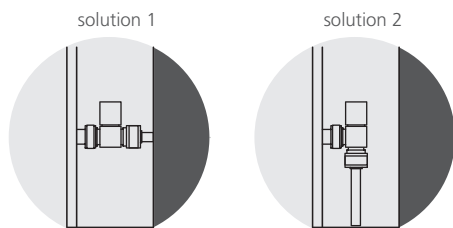

MATERIAL stainless steel steel

FINISHING polished brushed textured black white RAL colours

COMPONENTS version: central heating INCLUDED IN THE PRICE Air vent 1/8" ADD TO PRICE Valve kit (optional)

model	DL1000 230	DL1500 230	DL2000 230	DL1000 300	DL1500 300	DL2000 300
height (mm) a	230	230	230	300	300	300
width between axles (mm) b	860	1360	1860	860	1360	1860
total width (mm) c	1000	1500	2000	1000	1500	2000
depth (mm) d	160	160	160	160	160	160
central heating (W)	948	1460	1942	1422	2190	2913
price (EUR)						
textured black / white (central heating)	2.042 €	2.630 €	3.806 €	2.615 €	3.512 €	3.894 €
RAL colour (central heating)	2.189 €	3.012 €	4.393 €	3.027 €	3.938 €	4.481 €
brushed (central heating)	2.189 €	3.012 €	4.393 €	3.027 €	3.938 €	4.481 €
polished (central heating)	2.292 €	3.188 €	4.421 €	3.174 €	4.107 €	4.642 €