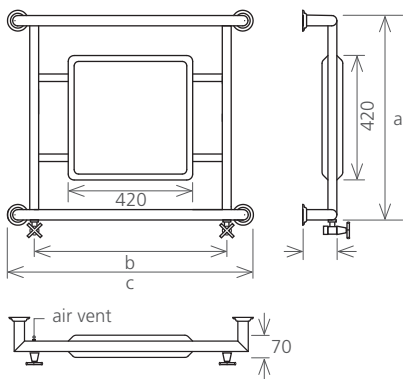

MATERIAL	FINISHING	COMPONENTS	COMPONENTS	COMPONENTS
stainless steel glass (optional)	polished brushed PVD finish *	version: electric INCLUDED IN THE PRICE Supports; Electric element II Mirrors ADD TO PRICE Domotic Touch (optional) Mimoo Switch (optional) Glass (optional)	version: central heating INCLUDED IN THE PRICE Supports Air vent 1/8" Mirrors Valve kit (kit 5) Glass (optional)	version: mixed INCLUDED IN THE PRICE Central heating radiator; Mirrors; Valve kit ADD TO PRICE 2 T-pieces; Electric element; Domotic Touch (optional) Mimoo Switch (optional)

version: **central heating**