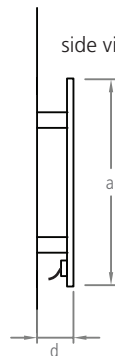

MATERIAL
stainless steel
steel

FINISHING
polished
brushed
textured black
white
RAL colours

COMPONENTS
version: **electric**
INCLUDED IN THE PRICE
Electric element II
ADD TO PRICE
Domotic Touch (optional)
Mimoo Switch (optional)

side view

version: **electric II**

version: **electric II**

NOTE: the depth can be 40mm, 60mm or 90mm