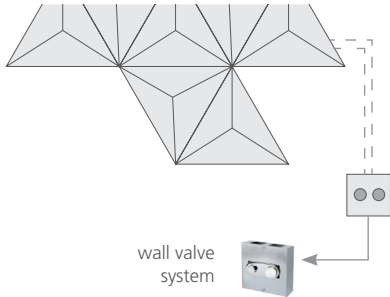

MATERIAL
stainless steel
steel

FINISHING
brushed
textured black
white
RAL colours
PVD finish *

COMPONENTS
version: **electric**
INCLUDED IN THE PRICE
Supports
Electric element II
ADD TO PRICE
Domotic Touch (optional)
Mimoo Switch (optional)

COMPONENTS
version: **central heating**
INCLUDED IN THE PRICE
Supports
Air vent 1/2"
ADD TO PRICE
wall valve (optional)