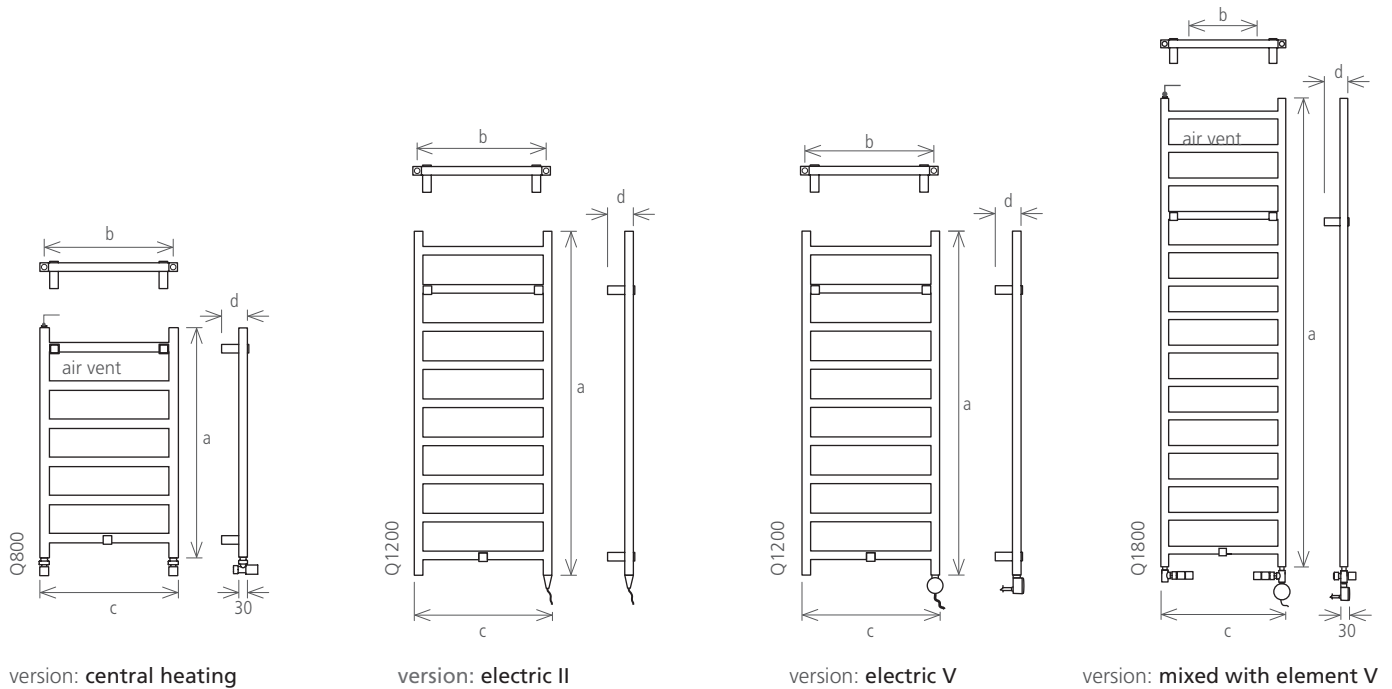

MATERIAL	FINISHING	COMPONENTS	COMPONENTS	COMPONENTS
stainless steel	polished brushed	version: electric INCLUDED IN THE PRICE Supports Electric element ADD TO PRICE Domotic Touch (optional) Mimoo Switch (optional)	version: central heating INCLUDED IN THE PRICE Supports Air vent 1/2" ADD TO PRICE Valve kit (optional)	version: mixed INCLUDED IN THE PRICE Central heating radiator ADD TO PRICE 2 T-pieces; Electric element ; Valve kit; Domotic Touch (optional) Mimoo Switch (optional)

model	Q800E	Q800L	Q1200E	Q1200L	Q1800E	Q1800L
height (mm) a	800	800	1200	1200	1800	1800
width between axles (mm) b	450	500	450	500	450	500
total width (mm) c	480	530	480	530	480	530
depth (mm) d	90	90	90	90	90	90
capacity (l)	2,8	3,1	4,0	4,6	6,9	7,4
central heating (W)	250	296	360	438	642	689
electric (W)	300	300	600	600	1000	1000
price (EUR)						
brushed (central heating)	871 €	898 €	1.005 €	1.054 €	1.356 €	1.389 €
polished (central heating)	1.071 €	1.099 €	1.203 €	1.253 €	1.557 €	1.593 €
brushed (electric II)	1.173 €	1.199 €	1.306 €	1.353 €	1.606 €	1.641 €
polished (electric II)	1.444 €	1.474 €	1.580 €	1.627 €	1.881 €	1.916 €
brushed (electric IV or V)	1.190 €	1.303 €	1.412 €	1.458 €	1.712 €	1.744 €
polished (electric IV or V)	1.550 €	1.578 €	1.684 €	1.732 €	1.987 €	2.019 €