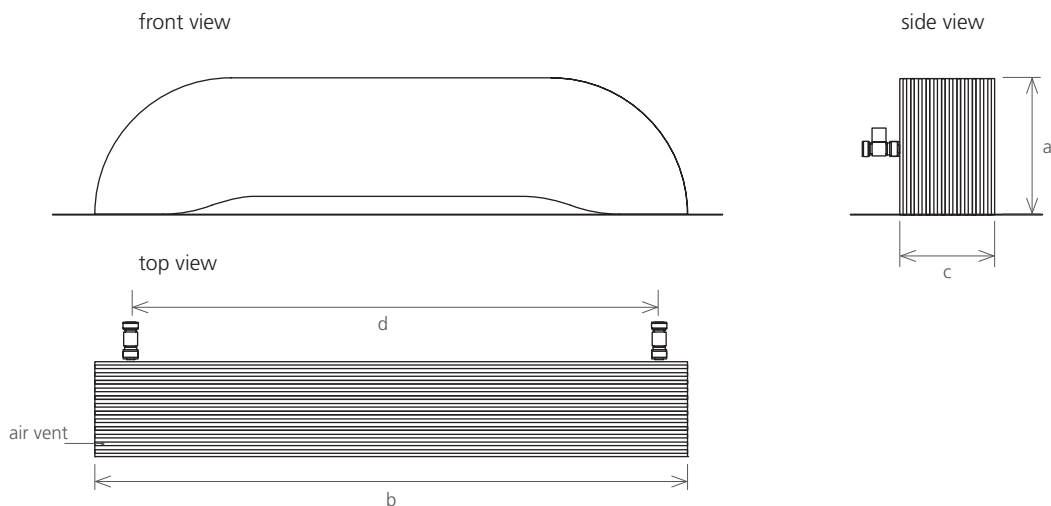

MATERIAL stainless steel steel	FINISHING polished brushed textured black white RAL colours	COMPONENTS version: central heating INCLUDED IN THE PRICE Air vent 1/8" ADD TO PRICE Valve kit (optional)

model	C1000 230	C1500 230	C2000 230	C1000 300	C1500 300	C2000 300
height (mm) a	230	230	230	300	300	300
width between axles (mm) b	800	1300	1800	800	1300	1800
total width (mm) c	1000	1500	2000	1000	1500	2000
depth (mm) d	160	160	160	160	160	160
central heating (W)	872	1343	1787	1308	2015	2480
price (EUR)						
textured black / white (central heating)	2.042 €	2.630 €	3.806 €	2.615 €	3.512 €	3.894 €
RAL colour (central heating)	2.189 €	3.012 €	4.393 €	3.027 €	3.938 €	4.481 €
brushed (central heating)	2.189 €	3.012 €	4.393 €	3.027 €	3.938 €	4.481 €
polished (central heating)	2.292 €	3.188 €	4.421 €	3.174 €	4.107 €	4.642 €