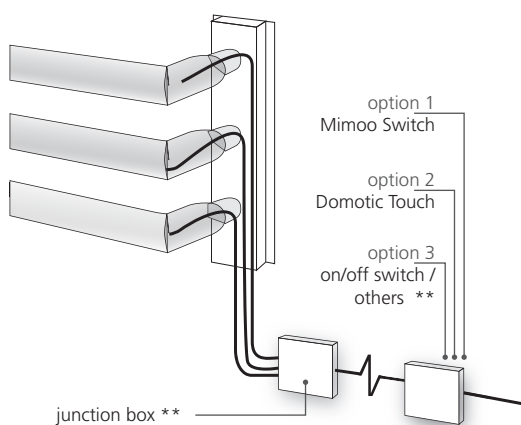

MATERIAL stainless steel

FINISHINGS polished brushed textured black white RAL colours PVD finish *

COMPONENTS version: electric INCLUDED IN THE PRICE Supports Electric element II - IP 67 ADD TO PRICE Domotic Touch (optional) Mimoo Switch (optional)

APPLICATION INSTRUCTIONS

** Products not provided by Foursteel.

model	MT3 550	additional elem.	MT3 800	additional elem.
number of elements	3	1	3	1
height (mm) a	30	30	30	30
width between tubes (mm) b	120	-	120	-
total width (mm) c	550	550	800	800
depth (mm) d	120	120	120	120
capacity (l)	3x0,4	0,4	3x0,6	0,6
electric (W)	3x40	40	3x40	40
price (EUR)				
textured black or white (electric II)	1.679 €	557 €	1.825 €	611 €
Ral color (electric II)	2.063 €	817 €	2.224 €	869 €
brushed (electric II)	1.746 €	580 €	1.904 €	635 €
polished (electric II)	1.873 €	627 €	2.032 €	679 €
PVD (electric II)	2.828 €	943 €	3.062 €	1.021 €

* Available PVD colors: copper; gold; champagne; gun metal. Both in polished and brushed version.