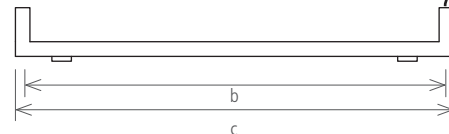

MATERIAL		FINISHING		COMPONENTS		COMPONENTS		COMPONENTS	
stainless steel		polished brushed		version: electric INCLUDED IN THE PRICE Supports Electric element II ADD TO PRICE Domotic Touch (optional) Mimoo Switch (optional)		version: central heating INCLUDED IN THE PRICE Supports Air vent 1/8" ADD TO PRICE Valve kit (optional)		version: mixed INCLUDED IN THE PRICE Central heating radiator ADD TO PRICE 2 T-pieces; Electric element II; Valve kit; Domotic Touch (optional) Mimoo Switch (optional)	

front view

side view

top view

version: **central heating**

version: **electric II**

model	SS600 600	SS400 900	SS600 900	SS400 1200	SS600 1200	SS800 1200
height (mm) a	600	400	600	400	600	800
width between axles (mm) b	560	860	860	1160	1160	1160
total width (mm) c	600	900	900	1200	1200	1200
depth (mm) d	110	110	110	110	110	110
capacity (l)	3,6	4,2	4,7	5,6	5,8	7,2
central heating (W)	322	379	419	500	524	647
electric (W)	300	300	600	600	600	1000
price (EUR)						
brushed (central heating)	1.337 €	1.352 €	1.364 €	1.602 €	1.881 €	2.042 €
polished (central heating)	1.337 €	1.352 €	1.364 €	1.602 €	1.881 €	2.042 €
brushed (electric II)	1.829 €	1.873 €	1.917 €	1.947 €	1.984 €	2.131 €
polished (electric II)	1.829 €	1.873 €	1.917 €	1.947 €	1.984 €	2.131 €