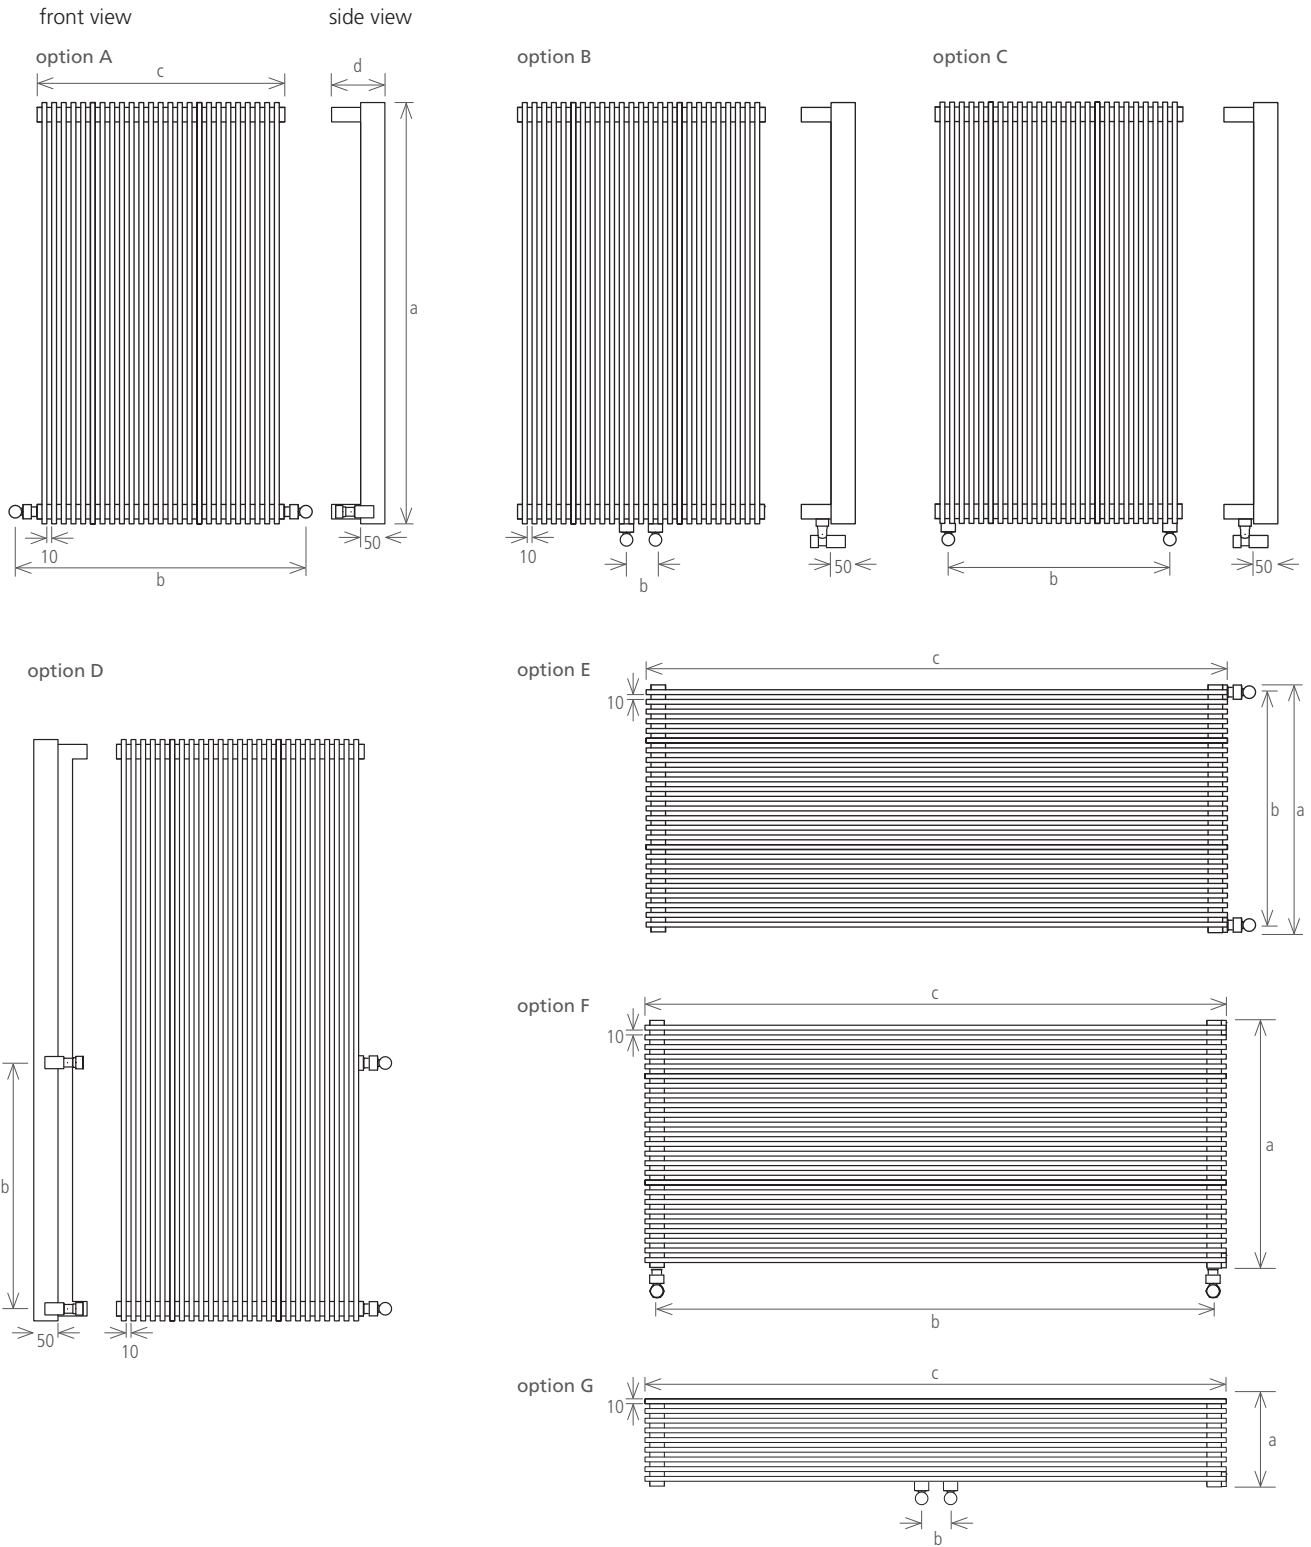

Different width between axles and positioning of the valves according to the client's choice:

MATERIAL stainless steel steel	FINISHING polished brushed textured black / black textured white / white RAL colours	VERSION: Central heating INCLUDED IN THE PRICE Supports Air vent 1/2" ADD TO PRICE Valve kit (optional)