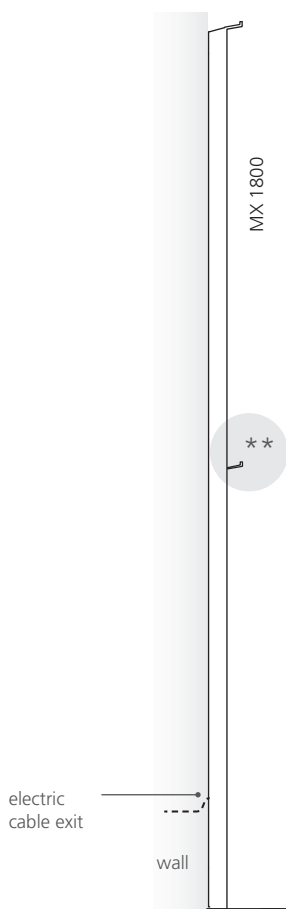

MATERIAL
stainless steel

FINISHINGS
polished
brushed
black
white
RAL colours
PVD finish *

COMPONENTS
version: **electric**
INCLUDED IN THE PRICE
Electric element II
ADD TO PRICE
Domotic Touch (optional)
Mimoo Switch (optional)