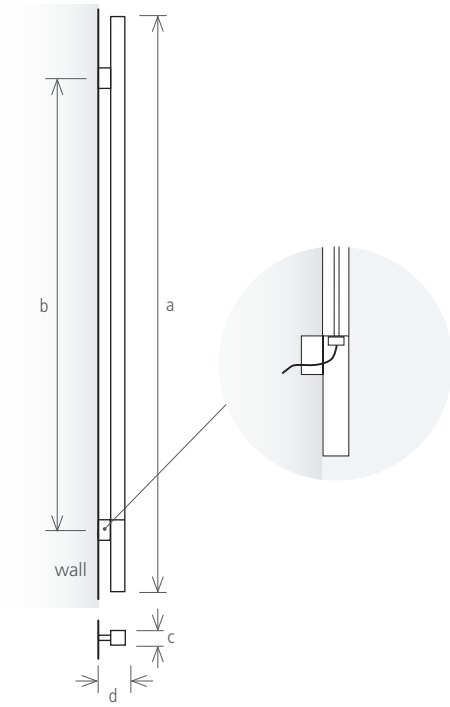

MATERIAL stainless steel

FINISHING polished brushed textured black white RAL colours PVD finish *

COMPONENTS version: electric INCLUDED IN THE PRICE Electric element II ADD TO PRICE Domotic Touch (optional) Mimoo Switch (optional)

COMPONENTS version: mixed INCLUDED IN THE PRICE Central heating radiator Electric element II ADD TO PRICE Wall valve Domotic Touch (optional) Mimoo Switch (optional)

version: **electric II**