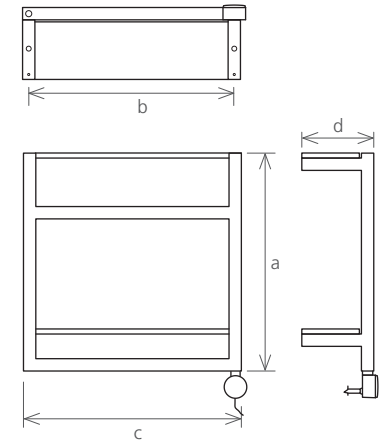

version: **electric V**

	central heating		electric
model	NSQ530E	NSQ530L	NSQ530
height (mm) a	530	530	530
width between axles (mm) b	450	500	-
total width (mm) c	530	530	530
depth (mm) d	175	175	175
capacity (l)	1,1	1,1	1,1
central heating (W)	98	98	-
electric (W)	-	-	200
price (EUR)			
brushed (central heating)	842 €	842 €	
polished (central heating)	959 €	959 €	
brushed (electric II)			1.056 €
polished (electric II)			1.174 €
brushed (electric V)			1.150 €
polished (electric V)			1.269 €