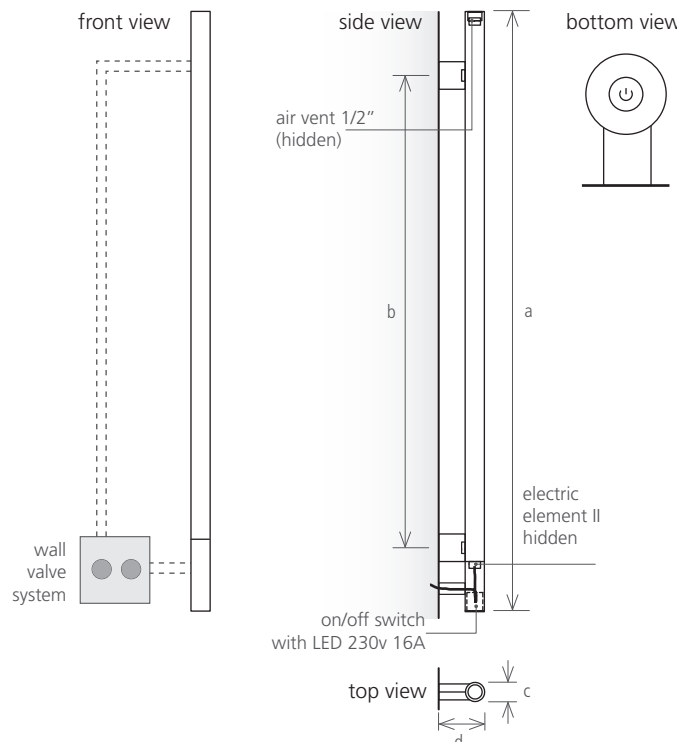

version: **electric II**

version: **mixed** (wall valve system + on/off)

**Electric version:** in the horizontal position the depth is 82mm.

model	hidden electric element II – on/off			wall valve - mixed version		
	FSO800	FSO1200	FSO1400	FSOM800	FSOM1200	FSOM1400
height (mm) a	800	1200	1400	800	1200	1400
width between axles (mm) b				520	920	1120
total width (mm) c	42	42	42	42	42	42
depth (mm) d	72	72	72	100	100	100
capacity (l)	0,6	0,8	1,0	0,7	0,9	1,2
central heating (W)	-	-	-	63	97	124
electric (W)	40	100	100	100	100	150
price (EUR)						
textured black or white (electric II)	1.555 €	1.605 €	1.674 €			
Ral color (electric II)	1.872 €	1.915 €	2.037 €			
brushed (electric II)	1.605 €	1.675 €	1.812 €			
polished (electric II)	1.682 €	1.725 €	1.847 €			
* PVD (electric II)	2.372 €	2.415 €	2.537 €			
textured black or white (mixed)				1.793 €	1.843 €	1.913 €
Ral color (mixed)				2.110 €	2.153 €	2.275 €
brushed (mixed)				1.843 €	1.913 €	2.050 €
polished (mixed)				1.920 €	1.963 €	2.085 €
* PVD (mixed)				2.610 €		