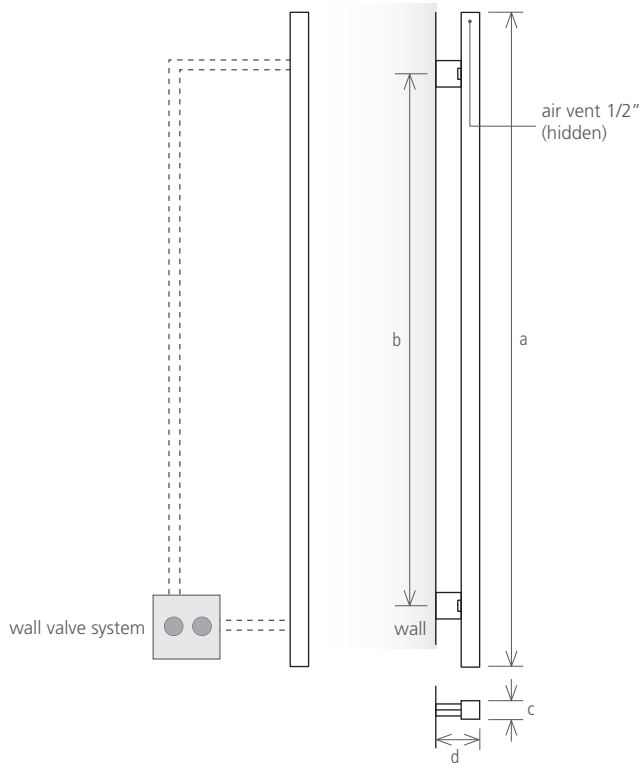

MATERIAL
stainless steel

FINISHING
polished
brushed
textured black
white
RAL colours

COMPONENTS
version: **central heating**
INCLUDED IN THE PRICE
Central heating radiator
ADD TO PRICE
Wall valve (optional)
Valve kit (optional)

version: **central heating** (wall valve system)