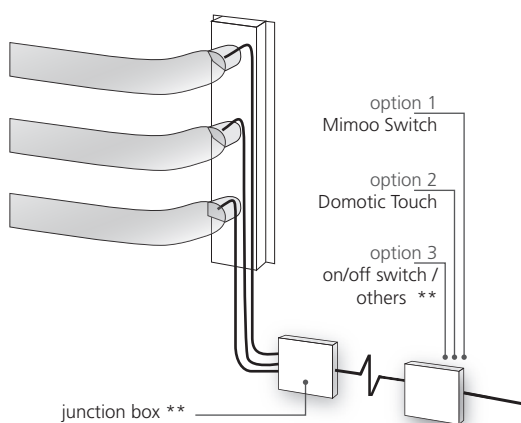

MATERIAL stainless steel

FINISHING polished brushed textured black white RAL colours PVD finish *

COMPONENTS version: electric INCLUDED IN THE PRICE Supports Electric element II - IP 67 ADD TO PRICE Domotic Touch (optional) Mimoo Switch (optional)

APPLICATION INSTRUCTIONS

** Products not provided by Foursteel.

model	MTR 3 550	additional elem.	MTR3 800	additional elem.
number of elements	3	1	3	1
height (mm) a	30	30	30	30
width between tubes (mm) b	120	-	120	-
total width (mm) c	550	550	800	800
depth (mm) d	120	120	120	120
capacity (l)	3 x 0,4	0,4	3 x 0,6	0,6
electric (W)	3 x 40	40	3 x 40	40
price (EUR)				
textured black or white (electric II)	2.222 €	746 €	2.380 €	793 €
Ral color (electric II)	2.619 €	1.000 €	2.777 €	1.055 €
brushed (electric II)	2.301 €	770 €	2.460 €	826 €
polished (electric II)	2.429 €	810 €	2.587 €	865 €
PVD (electric II)	3.457 €	1.152 €	3.616 €	1.205 €

* Available PVD colors: copper; gold; champagne; gun metal. Both in polished and brushed version.