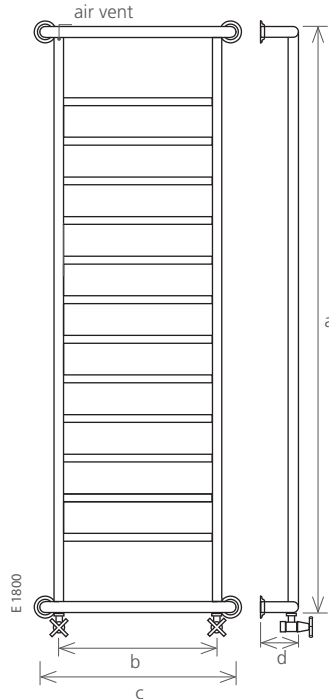

MATERIAL		FINISHING		COMPONENTS		COMPONENTS		COMPONENTS	
stainless steel		polished brushed PVD finish *		version: electric INCLUDED IN THE PRICE Supports Electric element II Mirrors ADD TO PRICE Domotic Touch (optional) Mimoo Switch (optional)		version: central heating INCLUDED IN THE PRICE Supports Air vent 1/8" Mirrors Valve kit (kit 5)		version: mixed INCLUDED IN THE PRICE Central heating radiator; Mirrors; Valve kit ADD TO PRICE 2 T-pieces; Electric element; Domotic Touch (optional) Mimoo Switch (optional)	

version: **central heating**