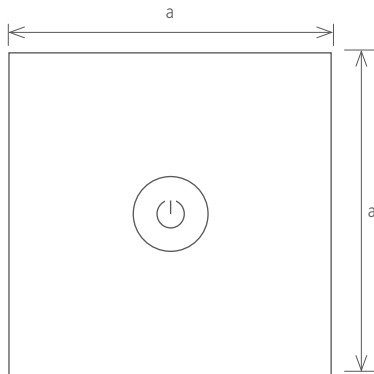

TECHNICAL CHARACTERISTICS

power supply – AC 230V, 50Hz
Ingress Protection Rating – IP 54
dimension - 80 x 80 x 5mm
class 2