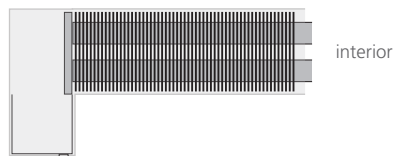

* exclusive of Worldstyle - Paris
Price inquiry: info@worldstyle.com

model	LE1000	LE1500	LE1000+	LE1500+	LE2000+	LE30 1000	LE30 1500	LE30 2000
height (mm) a	240	240	240	240	240	310	310	310
total width (mm) b	1000	1500	1000	1500	2000	1000	1500	2000
depth (mm) c	100	100	160	160	160	160	160	160
electric (W)	1600	1800	1600	1800	2000	1600	1800	2000