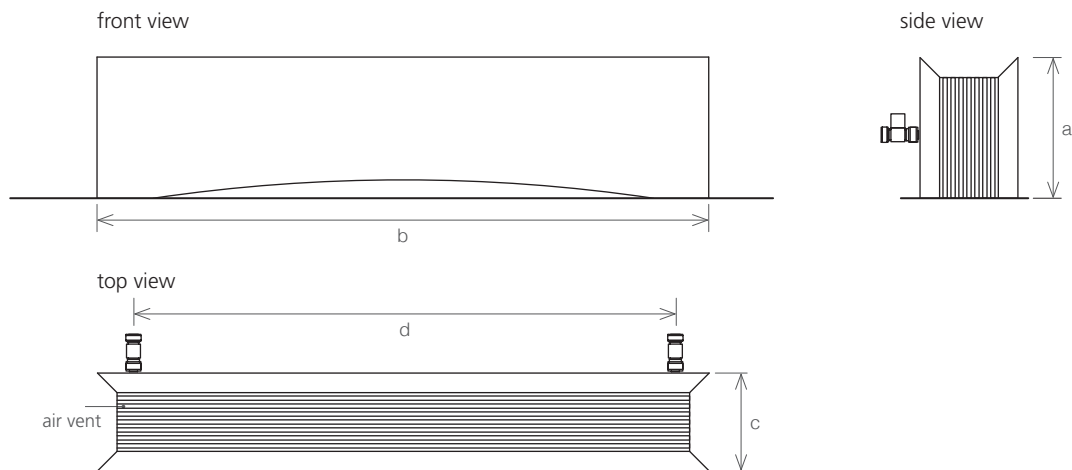

MATERIAL stainless steel steel

FINISHING polished brushed textured black white RAL colours

COMPONENTS version: central heating INCLUDED IN THE PRICE Air vent 1/8" ADD TO PRICE Valve kit (optional)

model	DL1000 230	DL1500 230	DL2000 230	DL1000 300	DL1500 300	DL2000 300
height (mm) a	230	230	230	300	300	300
width between axles (mm) b	860	1360	1860	860	1360	1860
total width (mm) c	1000	1500	2000	1000	1500	2000
depth (mm) d	160	160	160	160	160	160
central heating (W)	948	1460	1942	1422	2190	2913
price (EUR)						
textured black / white (central heating)	2.042 €	2.630 €	3.806 €	2.615 €	3.512 €	3.894 €
RAL colour (central heating)	2.189 €	3.012 €	4.393 €	3.027 €	3.938 €	4.481 €
brushed (central heating)	2.189 €	3.012 €	4.393 €	3.027 €	3.938 €	4.481 €
polished (central heating)	2.292 €	3.188 €	4.421 €	3.174 €	4.107 €	4.642 €