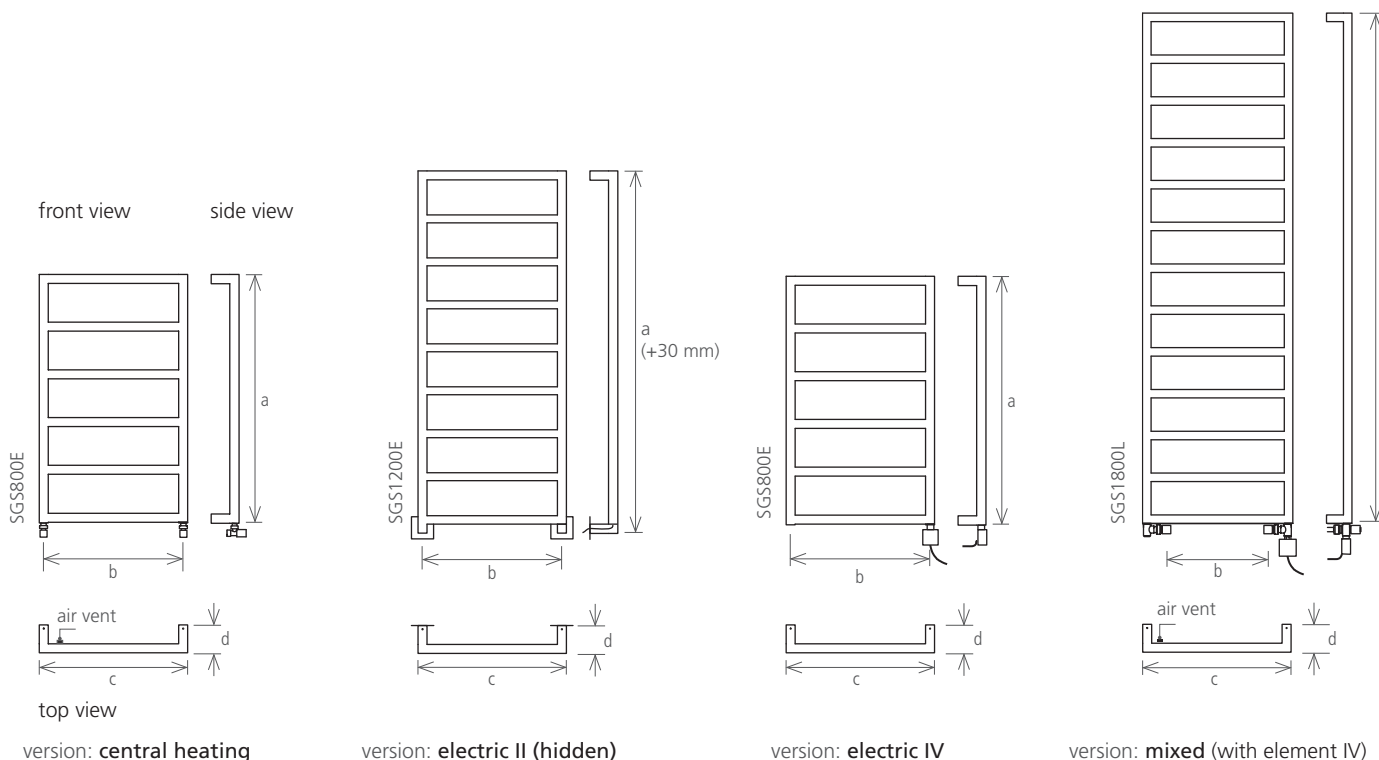

MATERIAL	FINISHING	COMPONENTS	COMPONENTS	COMPONENTS
stainless steel	polished - sharp corner brushed - sharp corner PVD finish *	version: electric INCLUDED IN THE PRICE Supports Electric element ADD TO PRICE Domotic Touch (optional) Mimoo Switch (optional)	version: central heating INCLUDED IN THE PRICE Supports Air vent 1/8" ADD TO PRICE Valve kit (optional)	version: mixed INCLUDED IN THE PRICE Central heating radiator ADD TO PRICE 2 T-pieces; Electric element; Valve kit; Domotic Touch (optional) Mimoo Switch (optional)

model	SGS800E	SGS800L	SGS1200E	SGS1200L	SGS1800E	SGS1800L
height (mm) a	800	800	1200	1200	1800	1800
width between axles (mm) b	450	500	450	500	450	500
total width (mm) c	480	530	480	530	480	530
depth (mm) d	90	90	90	90	90	90
capacity (l)	2,8	3,1	4,0	4,6	6,6	7,1
central heating (W)	250	296	360	438	613	657
electric (W)	300	300	600	600	1000	1000
price (EUR)						
brushed (central heating)	2.351 €	2.424 €	2.645 €	2.718 €	2.792 €	2.865 €
polished (central heating)	2.498 €	2.571 €	2.792 €	2.865 €	2.939 €	3.012 €
brushed (electric II)	2.498 €	2.571 €	2.792 €	2.865 €	2.939 €	3.012 €
polished (electric II)	2.645 €	2.718 €	2.939 €	3.012 €	3.086 €	3.159 €
brushed (electric IV or V)	2.587 €	2.661 €	2.881 €	2.955 €	3.028 €	3.102 €
polished (electric IV or V)	2.734 €	2.808 €	3.028 €	3.102 €	3.175 €	3.249 €

* Available PVD colors: copper; gold; champagne; gun metal. Both in polished and brushed version. Maximum dimensions must not exceed 1000 x 1000mm.