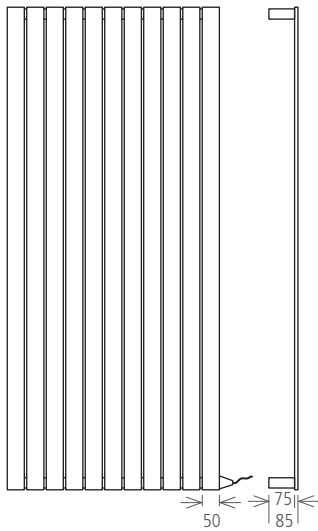

MATERIAL stainless steel steel

FINISHING polished brushed textured black / black textured white / white RAL colours

COMPONENTS version: electric INCLUDED IN THE PRICE Supports Electric element II ADD TO PRICE Domotic Touch (optional) Mimoo Switch (optional)

COMPONENTS version: central heating INCLUDED IN THE PRICE Supports Air vent 1/2" ADD TO PRICE Valve kit (optional)

version: electric

option A