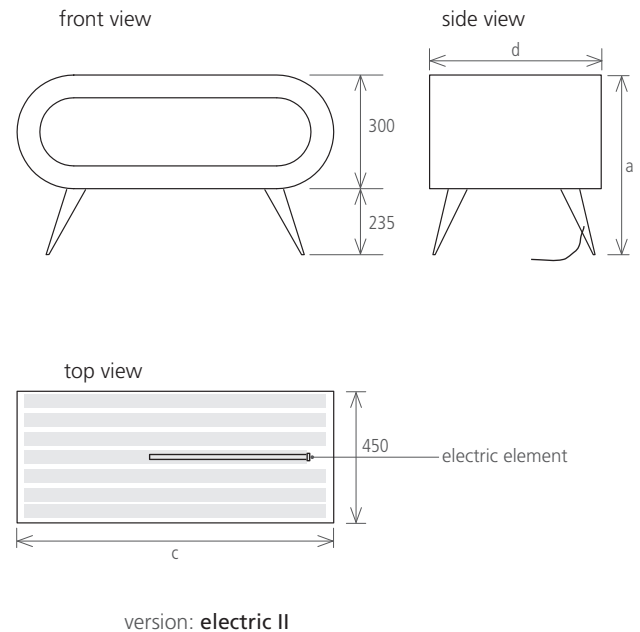

MATERIAL
stainless steel
steel

FINISHING
polished
brushed
textured black
white
RAL colours
PVD finish *

COMPONENTS
version: **electric**
INCLUDED IN THE PRICE
Electric element II
ADD TO PRICE
Domotic Touch (optional)
Mimoo Switch (optional)

* Available PVD colors: copper; gold; champagne; gun metal. Both in polished and brushed version. Maximum dimensions must not exceed 1000 x 1000 mm.

model	AT1000	AT1200	AT1400
height (mm) a	535	535	535
total width (mm) c	1000	1200	1400
depth (mm) d	450	450	450
capacity (l)	7,45	10,89	12,66
weight (kg)	≈ 50	≈ 65	≈ 75
electric (W)	1000	1500	1500
price (EUR)			
textured black / white (electric II)	2.517 €	2.925 €	3.333 €
brushed / polished (electric II)	2.707 €	3.061 €	3.741 €
textured black / white with brushed / polished (electric II)	2.925 €	3.333 €	4.013 €