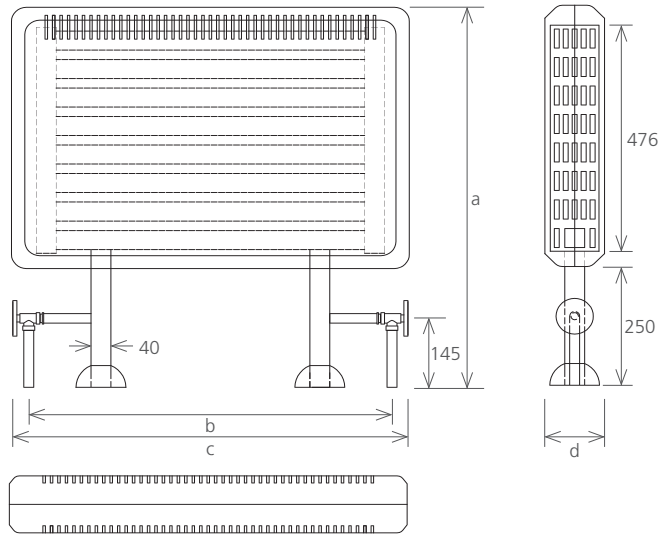

MATERIAL stainless steel steel

FINISHING polished brushed textured black PVD finish *

COMPONENTS version: electric INCLUDED IN THE PRICE Supports Electric element II ADD TO PRICE Domotic Touch (optional) Mimoo Switch (optional)

COMPONENTS version: central heating INCLUDED IN THE PRICE Supports Air vent 1/2" Valve kit (kit 5)

version: **central heating**

* Available PVD colors: copper; gold; champagne; gun metal. Both in polished and brushed version. Maximum dimensions must not exceed 1000 x 1000 mm.

model	RO 800
height (mm) a	800
width between axles (mm) b	730
total width (mm) c	800
depth (mm) d	120
capacity (l)	14,2
central heating (W)	2188
electric (W)	2000
price (EUR)	
polished / textured black (central heating)	3.159 €
polished / textured black (electric II)	3.453 €