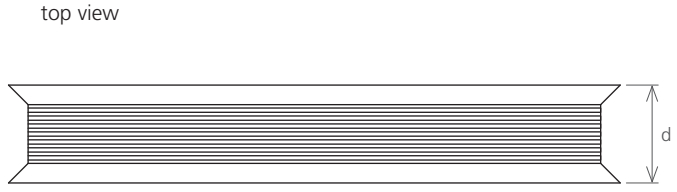

MATERIAL
stainless steel
steel

FINISHING
polished
brushed
textured black
white
RAL colours

COMPONENTS
version: **electric**
INCLUDED IN THE PRICE
Electric element II
ADD TO PRICE
Domotic Touch (optional)
Mimoo Switch (optional)

model	DL1000 230	DL1500 230	DL2000 230	DL1000 300	DL1500 300	DL2000 300
height (mm) a	230	230	230	300	300	300
total width (mm) c	1000	1500	2000	1000	1500	2000
depth (mm) d	160	160	160	160	160	160
electric (W)	1600	1800	2000	1600	1800	2000
price (EUR)						
textured black / white (electric II)	2.218 €	3.047 €	3.401 €	2.286 €	3.116 €	3.469 €
RAL colour (electric II)	2.599 €	3.442 €	3.822 €	2.667 €	3.510 €	3.890 €
brushed (electric II)	2.599 €	3.442 €	3.822 €	2.667 €	3.510 €	3.890 €
polished (electric II)	2.735 €	3.598 €	3.958 €	2.803 €	3.667 €	4.026 €