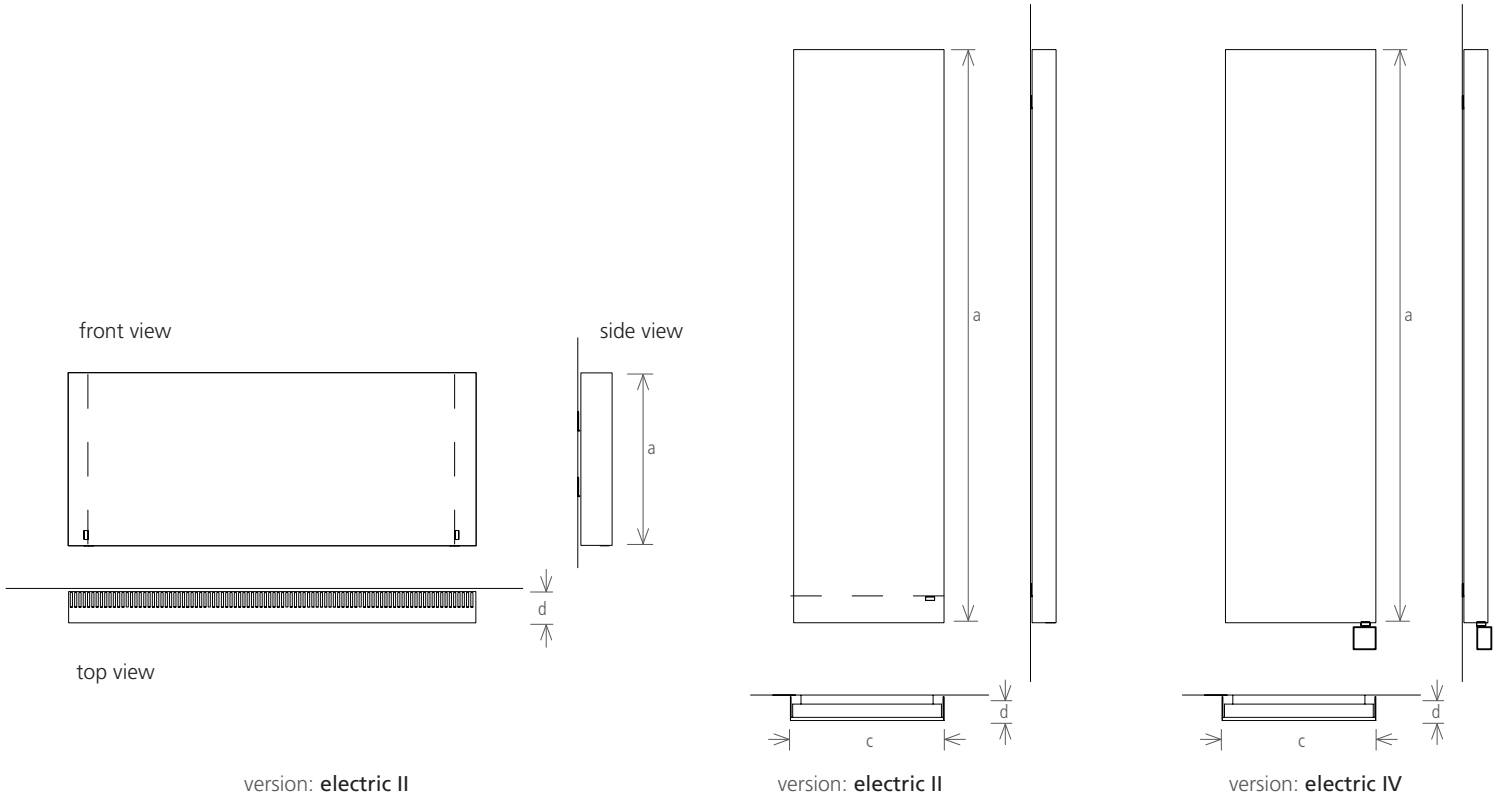

MATERIAL
stainless steel
steel

FINISHING
polished
brushed
textured black
white
RAL colours

COMPONENTS
version: **electric**
INCLUDED IN THE PRICE
Supports
Electric element II
Blanking plug 1/2"
ADD TO PRICE
Domotic Touch (optional)
Mimoo Switch (optional)

NOTE: the depth can be less than 80mm

version: **electric II**

version: **electric II**

version: **electric IV**

model	PP650 1200	PP650 1800	PP650 2000	PP1000 1000	PP1800 550	PP2000 550	PP1800 650	PP2000 650
height (mm) a	650	650	650	1000	1800	2000	1800	2000
total width (mm) c	1200	1800	2000	1000	550	550	650	650
depth (mm) d	80	80	80	80	80	80	80	80
capacity (l)	26,0	33,3	37,0	29,0	27,9	29,0	33,3	37,0
weight (kg)	47,4	69,8	77,1	64,6	59,1	75,2	69,8	77,1
electric II (W)	1200	1600	2000	1200	1600	2000	1600	2000
electric IV (W)					1000	1000	1000	1000
price (EUR)								
white (electric II)	1.549 €	1.771 €	1.996 €	1.957 €	1.400 €	1.576 €	1.771 €	1.948 €
textured black (electric II)	1.584 €	1.830 €	2.054 €	2.063 €	1.462 €	1.638 €	1.830 €	2.007 €
RAL colour (electric II)	1.692 €	1.938 €	2.162 €	2.171 €	1.570 €	1.746 €	1.938 €	2.115 €
brushed (electric II)	2.307 €	2.424 €	2.800 €	2.890 €	2.240 €	2.473 €	2.625 €	2.765 €
polished (electric II)	2.651 €	2.914 €	3.238 €	3.141 €	2.754 €	2.871 €	2.998 €	3.231 €
white (electric IV)					1.470 €	1.647 €	1.945 €	2.014 €
textured black (electric IV)					1.534 €	1.710 €	2.003 €	2.062 €
RAL colour (electric IV)					1.642 €	1.818 €	2.111 €	2.170 €
brushed (electric IV)					2.306 €	2.539 €	2.691 €	2.831 €
polished (electric IV)					2.820 €	2.937 €	3.064 €	3.297 €