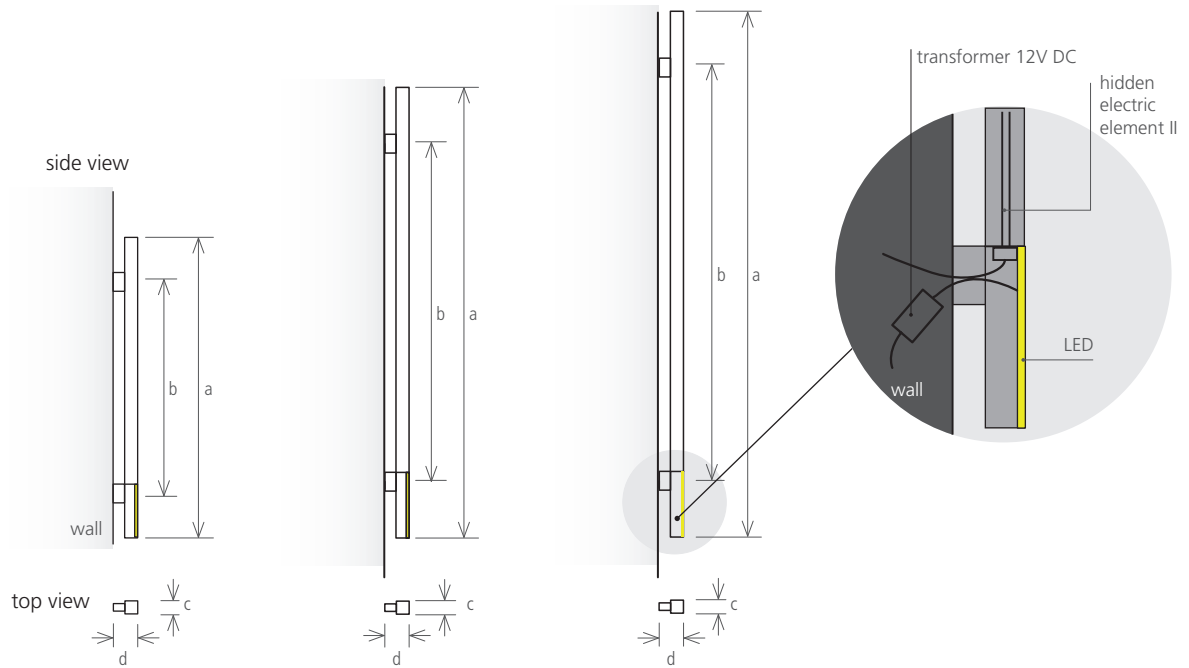

MATERIAL
stainless steel

FINISHING
polished
brushed
textured black
white
RAL colours
PVD finish *

COMPONENTS
version: **electric**
INCLUDED IN THE PRICE
Electric element II
white LED + transformer 12 V
ADD TO PRICE
Domotic Touch (optional)
Mimoo Switch (optional)

version: **electric II + LED**

model	FSQL800	FSQL1200	FSQL1400
height (mm) a	800	1200	1400
width between axes (mm) b	-	-	-
total width (mm) c	40	40	40
depth (mm) d	70	70	70
capacity (l)	0,6	0,8	1,0
central heating (W)	-	-	-
electric (W)	40	100	100
price (EUR)			
textured black or white (electric II)	1.612 €	1.686 €	1.834 €
Ral color (electric II)	1.941 €	1.987 €	2.116 €
brushed (electric II)	1.667 €	1.741 €	1.890 €
polished (electric II)	1.751 €	1.797 €	1.926 €
* PVD (electric II)	2.441 €		

* Available PVD colors: copper; gold; champagne; gun metal. Both in polished and brushed version.