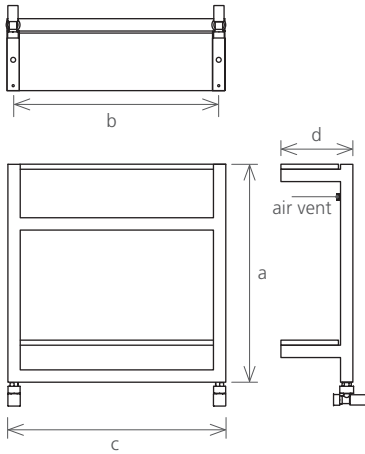

MATERIAL
stainless steel
steel
Corian®

FINISHING
polished
brushed
textured black
white
RAL colours

COMPONENTS

version: **electric**
INCLUDED IN THE PRICE
Supports
Corian® shelves (white or black)
Electric element
ADD TO PRICE
Domotic Touch (optional)
Mimoo Switch (optional)

COMPONENTS

version: **central heating**
INCLUDED IN THE PRICE
Supports
Corian® shelves (white or black)
Air vent 1/8"
ADD TO PRICE
Valve kit (optional)

version: **central heating**