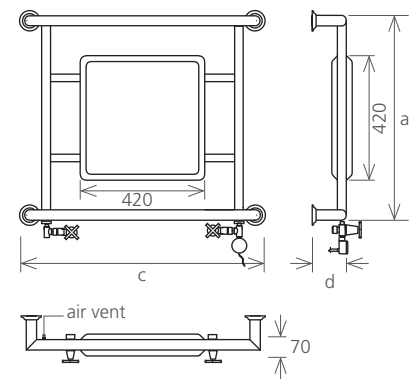

version: **mixed**

* Available PVD colors: copper; gold; champagne; gun metal. Both in polished and brushed version. Maximum dimensions must not exceed 1000 x 1000 mm.

model	OG800
height (mm) a	690
width between axles (mm) b	650
total width (mm) c	850
depth (mm) d	120
capacity (l)	2,4
central heating (W)	390
electric (W)	600
price (EUR)	
brushed (central heating)	2.939 €
polished (central heating)	3.086 €
glass (central heating)	3.012 €
brushed (electric II)	3.159 €
polished (electric II)	3.306 €
glass (electric II)	3.233 €