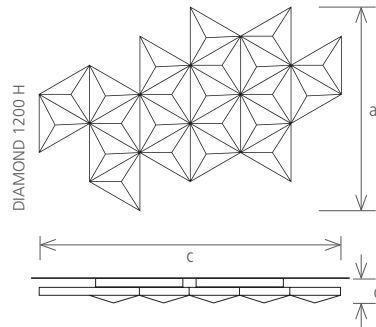

**COMPONENTS**  
version: **central heating**  
**INCLUDED IN THE PRICE**  
Supports  
Air vent 1/2"  
**ADD TO PRICE**  
wall valve (optional)

**MODELS:**

\* Available PVD colors: copper; gold; champagne; gun metal. Both in polished and brushed version. Maximum dimensions must not exceed 1000 x 1000 mm.