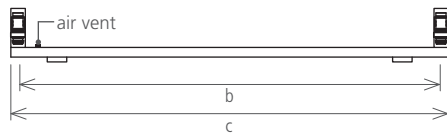

MATERIAL		FINISHING		COMPONENTS		COMPONENTS		COMPONENTS	
stainless steel		polished brushed		version: electric INCLUDED IN THE PRICE Supports Electric element II ADD TO PRICE Domotic Touch (optional) Mimoo Switch (optional)		version: central heating INCLUDED IN THE PRICE Supports Air vent 1/8" ADD TO PRICE Valve kit (optional)		version: mixed INCLUDED IN THE PRICE Central heating radiator ADD TO PRICE 2 T-pieces; Electric element II; Valve kit; Domotic Touch (optional) Mimoo Switch (optional)	

top view

version: **central heating**

version: **electric II**

model	SS600 600	SS400 900	SS600 900	SS400 1200	SS600 1200	SS800 1200
height (mm) a	600	400	600	400	600	800
width between axles (mm) b	560	860	860	1160	1160	1160
total width (mm) c	600	900	900	1200	1200	1200
depth (mm) d	110	110	110	110	110	110
capacity (l)	3,6	4,2	4,7	5,6	5,8	7,2
central heating (W)	322	379	419	500	524	647
electric (W)	300	300	600	600	600	1000
price (EUR)						
brushed (central heating)	1.337 €	1.352 €	1.364 €	1.602 €	1.881 €	2.042 €
polished (central heating)	1.337 €	1.352 €	1.364 €	1.602 €	1.881 €	2.042 €
brushed (electric II)	1.829 €	1.873 €	1.917 €	1.947 €	1.984 €	2.131 €
polished (electric II)	1.829 €	1.873 €	1.917 €	1.947 €	1.984 €	2.131 €