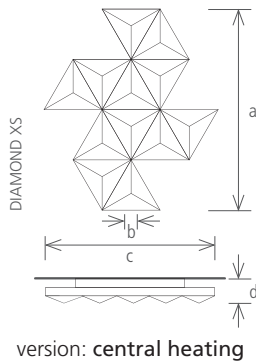

**COMPONENTS**  
version: **central heating**  
**INCLUDED IN THE PRICE**  
Supports  
Air vent 1/2"  
**ADD TO PRICE**  
wall valve (optional)

**MODELS:**

\* Available PVD colors: copper; gold; champagne; gun metal. Both in polished and brushed version. Maximum dimensions must not exceed 1000 x 1000 mm.