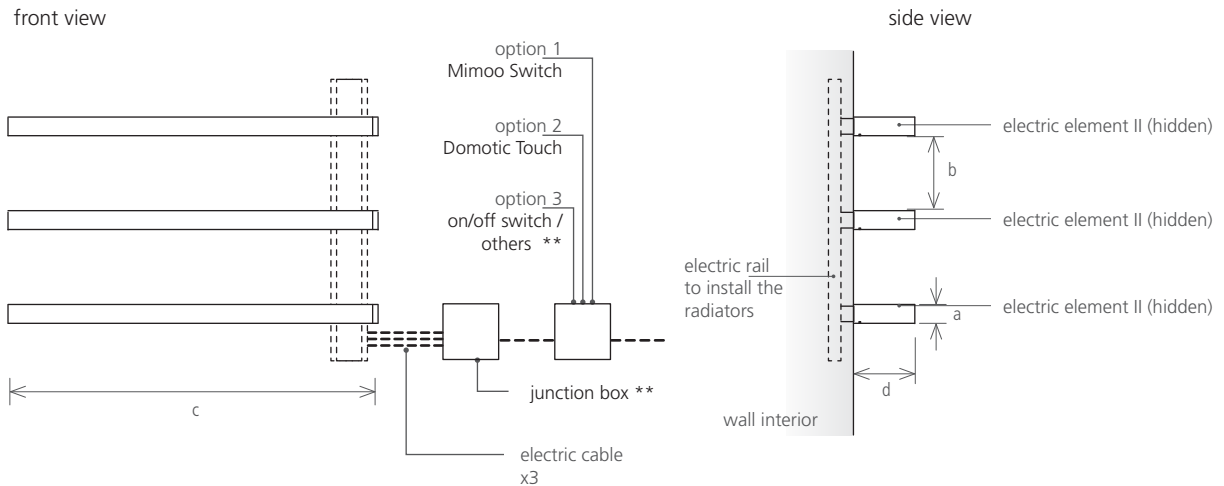

MATERIAL stainless steel

FINISHINGS polished brushed textured black white RAL colours PVD finish *

COMPONENTS version: electric INCLUDED IN THE PRICE Supports Electric element II - IP 67 ADD TO PRICE Domotic Touch (optional) Mimoo Switch (optional)

** Products not provided by Foursteel.

model	MSS3 600	additional elem.
number of elements	3	1
height (mm) a	30	30
width between tubes (mm) b	120	-
total width (mm) c	600	600
depth (mm) d	80	80
capacity (l)	3x0,4	0,4
electric (W)	3x40	40
price (EUR)		
textured black or white (electric II)	1.973 €	830 €
Ral color (electric II)	2.428 €	1.163 €
brushed (electric II)	2.143 €	918 €
polished (electric II)	2.238 €	973 €
PVD (electric II)	3.027 €	1.326 €

* Available PVD colors: copper; gold; champagne; gun metal. Both in polished and brushed version.