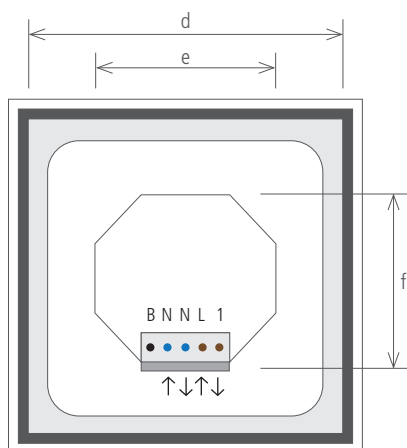

- B -
- N neutral input
- N neutral output towel warmer / radiator
- L phase input
- 1 phase output towel warmer / radiator