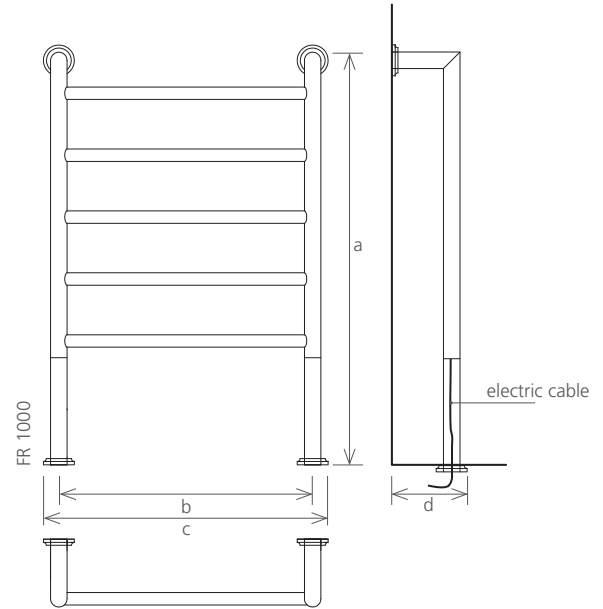

**COMPONENTS**

version: **central heating**  
**INCLUDED IN THE PRICE**  
Supports  
Air vent 1/8"  
Mirrors  
Valve kit (kit 6)

version: **central heating** (with hidden valves)

version: **electric II (hidden)**