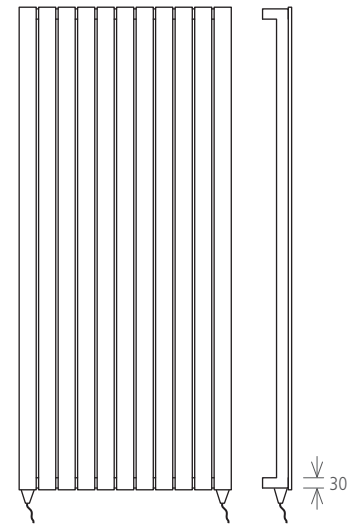

option C

BLACK: RAL 9005 brilliant (Standard version)