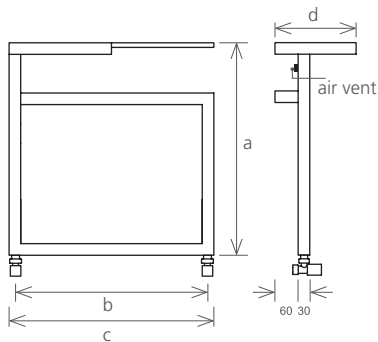

MATERIAL	FINISHING	COMPONENTS	COMPONENTS
stainless steel steel Corian®	polished brushed black textured white RAL colours	version: electric INCLUDED IN THE PRICE Supports Corian® shelf (white or black) Electric element ADD TO PRICE Domotic Touch (optional) Mimoo Switch (optional)	version: central heating INCLUDED IN THE PRICE Supports Corian® shelf (white or black) Air vent 1/8" ADD TO PRICE Valve kit (optional)

version: **central heating**