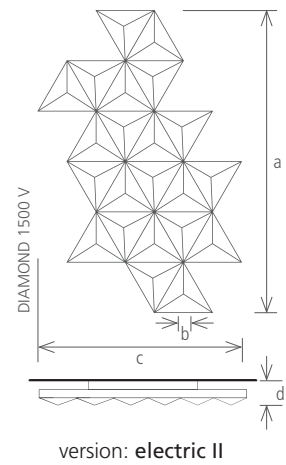

MODELS:

* Available PVD colors: copper; gold; champagne; gun metal. Both in polished and brushed version. Maximum dimensions must not exceed 1000 x 1000 mm.

model	DXS	D1200H	D1500V
height (mm) a	1040	1050	1560
width between axes (mm) b	-	-	-
total width (mm) c	900	1560	1050
depth (mm) d	110	110	110
capacity (l)	4,75	11,18	11,18
weight (kg)	≈ 35	≈ 75	≈ 75
central heating (W)	568	1205	1205
electric (W)	600-1000	1600-2000	1600-2000
price (EUR)			
textured black / white (central heating)	3.469 €	4.762 €	4.762 €
brushed (central heating)	3.673 €	5.034 €	5.034 €
PVD (central heating)	4.013 €		
RAL colour (central heating)	3.877 €	5.238 €	5.238 €
textured black / white (electric II)	3.605 €	5.102 €	5.102 €
brushed (electric II)	3.809 €	5.374 €	5.374 €
PVD (electric II)	4.149 €		
RAL colour (electric II)	4.013 €	5.782 €	5.782 €