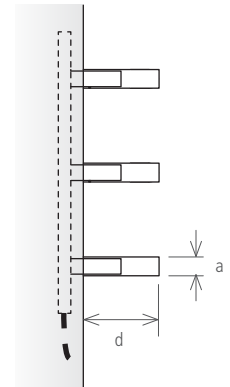

### APPLICATION INSTRUCTIONS

front view

side view

top view

\*\* Products not provided by Foursteel.

model	MTS3 550	additional elem.	MTS3 800	additional elem.
number of elements	3	1	3	1
height (mm) a	30	30	30	30
width between tubes (mm) b	120	-	120	-
total width (mm) c	550	550	800	800
depth (mm) d	120	120	120	120
capacity (l)	3 x 0,4	0,4	3 x 0,6	0,6
electric (W)	3 x 40	40	3 x 40	40
price (EUR)				
textured black or white (electric II)	1.825 €	611 €	1.984 €	663 €
Ral color (electric II)	2.224 €	869 €	2.381 €	920 €
brushed (electric II)	1.904 €	635 €	2.063 €	691 €
polished (electric II)	2.032 €	679 €	2.191 €	730 €
PVD (electric II)	3.061 €	1.021 €	3.219 €	1.073 €