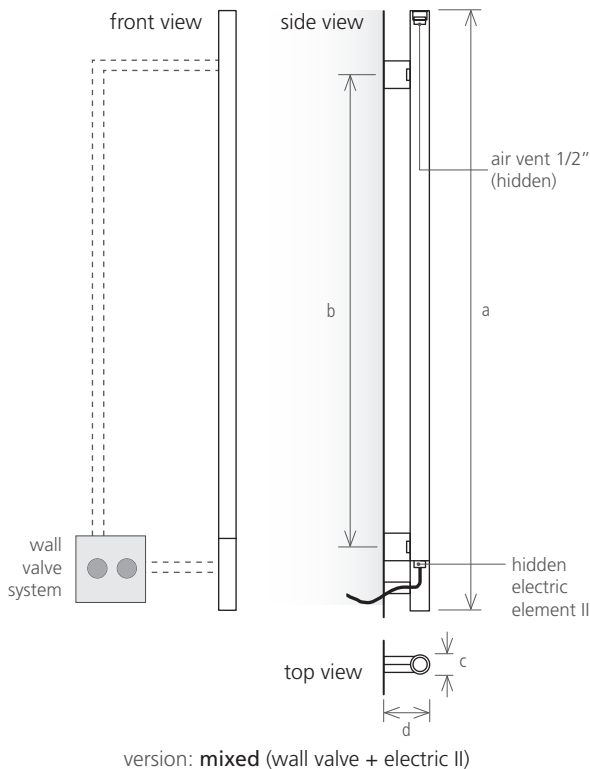

MATERIAL stainless steel

FINISHINGS polished brushed textured black white RAL colours PVD finish *

COMPONENTS version: electric Electric element II
ADD TO PRICE Domotic Touch (optional) Mimoo Switch (optional)

COMPONENTS version: mixed INCLUDED IN THE PRICE Central heating radiator Electric element II
ADD TO PRICE Wall valve Domotic Touch (optional) Mimoo Switch (optional)

Electric version: in the horizontal position the depth is 75mm.

	hidden electric element II			wall valve + electric II - mixed version		
model	FS800	FS1200	FS1400	FSM800	FSM1200	FSM1400
height (mm) a	800	1200	1400	880	1280	1480
width between axles (mm) b				620	1020	1220
total width (mm) c	35	35	35	42	42	42
depth (mm) d	65	65	65	100	100	100
capacity (l)	0,6	0,8	1,0	0,7	0,9	1,2
central heating (W)				63	97	124
electric (W)	40	100	100	40	100	100
price (EUR)						
textured black or white (electric II)	1.009 €	1.064 €	1.142 €			
Ral color (electric II)	1.339 €	1.388 €	1.515 €			
brushed (electric II)	1.064 €	1.142 €	1.284 €			
polished (electric II)	1.149 €	1.198 €	1.325 €			
* PVD (electric II)	1.839 €	1.888 €	2.015 €			
textured black or white (mixed)				1.552 €	1.606 €	1.679 €
Ral color (mixed)				1.880 €	1.925 €	2.066 €
brushed (mixed)				1.606 €	1.682 €	1.829 €
polished (mixed)				1.690 €	1.735 €	1.876 €
* PVD (mixed)				2.380 €		

* Available PVD colors: copper; gold; champagne; gun metal. Both in polished and brushed version.