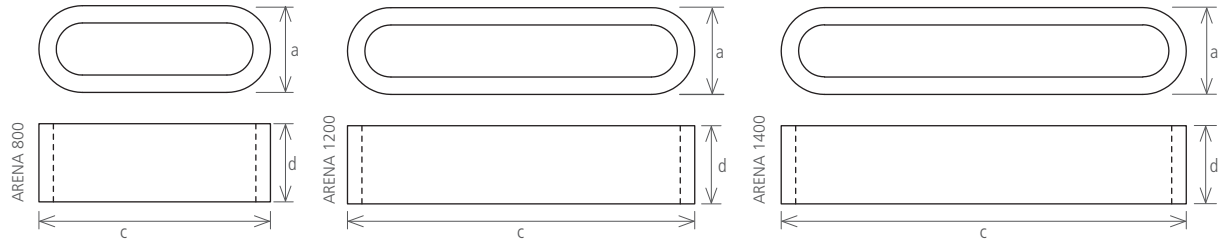

MATERIAL
stainless steel
steel

FINISHING
polished
brushed
textured black
white
RAL colours
PVD finish *

COMPONENTS
version: **electric**
INCLUDED IN THE PRICE
Electric element II
ADD TO PRICE
Domotic Touch (optional)
Mimoo Switch (optional)

COMPONENTS
version: **central heating**
INCLUDED IN THE PRICE
Air vent 1/2"
ADD TO PRICE
wall valve (optional)

MODELS:

version: **central heating**