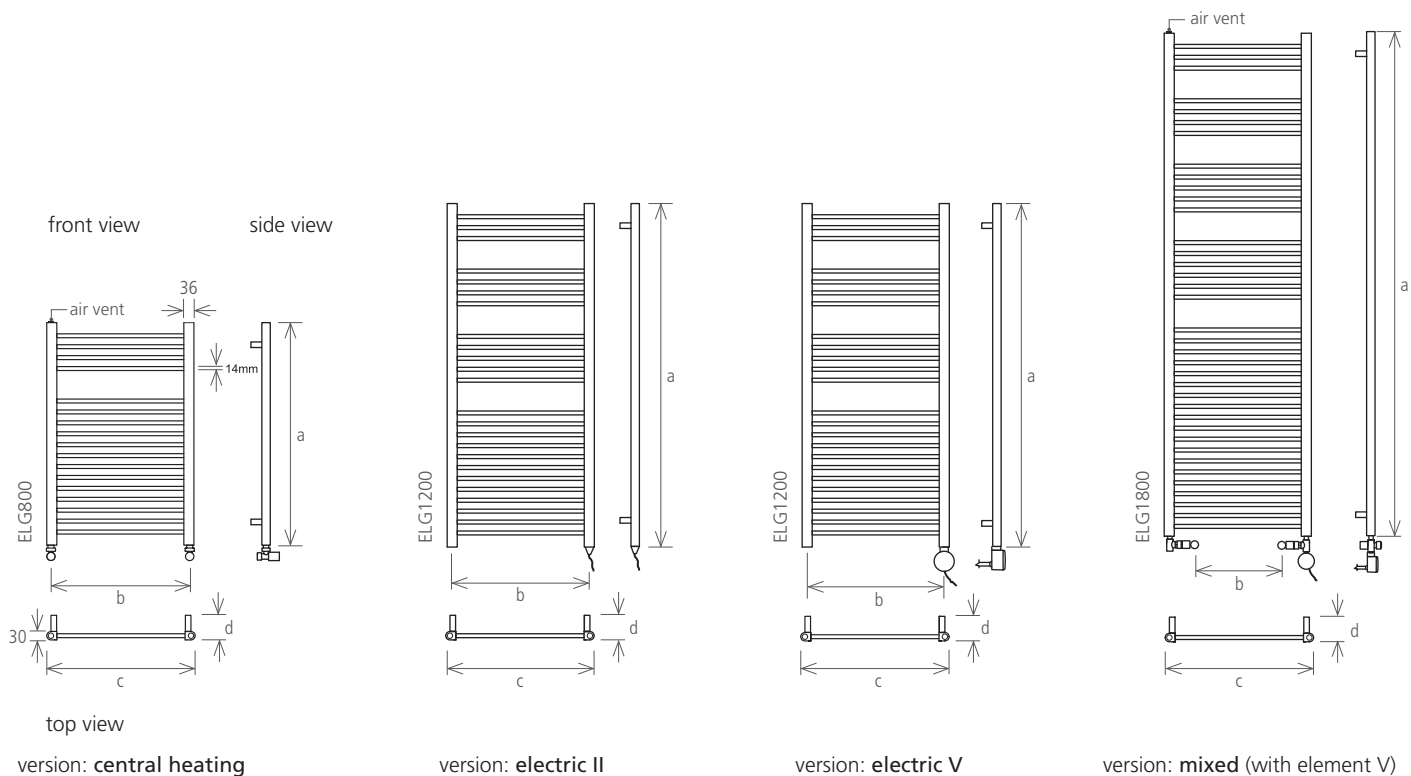

MATERIAL	FINISHING	COMPONENTS	COMPONENTS	COMPONENTS
stainless steel	polished brushed	version: electric INCLUDED IN THE PRICE Supports Electric element ADD TO PRICE Domotic Touch (optional) Mimoo Switch (optional)	version: central heating INCLUDED IN THE PRICE Supports Air vent 1/2" ADD TO PRICE Valve kit (optional)	version: mixed INCLUDED IN THE PRICE Central heating radiator ADD TO PRICE 2 T-pieces; Electric element; Valve kit; Domotic Touch (optional) Mimoo Switch (optional)

model	ELG800E	ELG800L	ELG1200E	ELG1200L	ELG1800E	ELG1800L
height (mm) a	800	800	1200	1200	1800	1800
width between axles (mm) b	450	500	450	500	450	500
total width (mm) c	480	530	480	530	480	530
depth (mm) d	87	87	87	87	87	87
capacity (l)	1,6	1,8	2,4	2,7	3,3	3,7
central heating (W)	144	160	216	240	377	419
electric (W)	200	200	300	300	600	600
price (EUR)						
brushed (central heating)	1.405 €	1.498 €	1.773 €	1.867 €	2.144 €	2.237 €
polished (central heating)	1.589 €	1.682 €	1.959 €	2.053 €	2.329 €	2.420 €
brushed (electric II)	1.589 €	1.682 €	1.959 €	2.053 €	2.329 €	2.420 €
polished (electric II)	1.774 €	1.867 €	2.144 €	2.237 €	2.514 €	2.607 €
brushed (electric IV or V)	1.692 €	1.785 €	2.063 €	2.155 €	2.434 €	2.526 €
polished (electric IV or V)	1.877 €	1.970 €	2.249 €	2.341 €	2.619 €	2.711 €