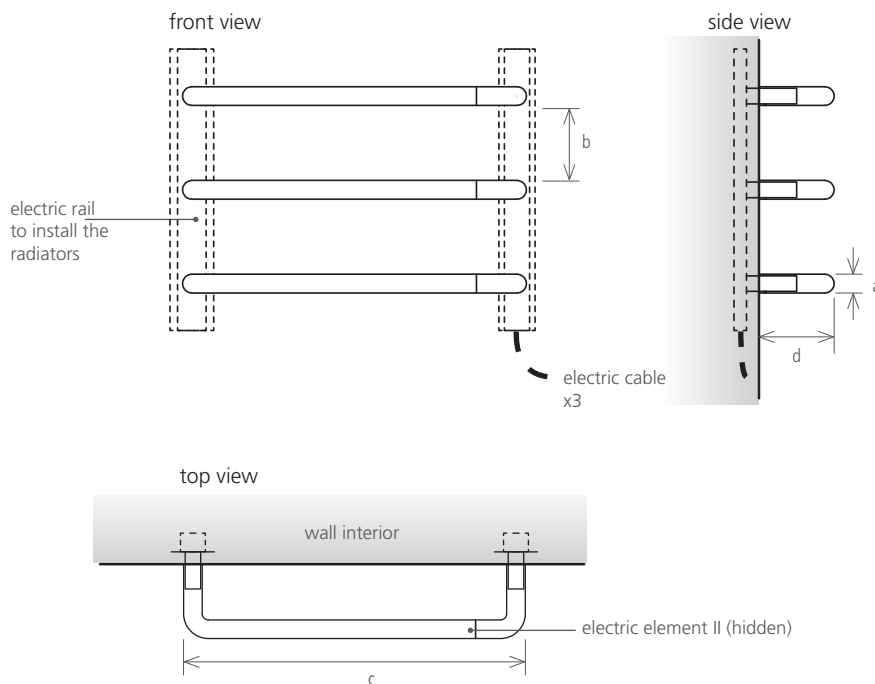

MATERIAL stainless steel

FINISHING polished brushed textured black white RAL colours PVD finish *

COMPONENTS version: electric INCLUDED IN THE PRICE Supports Electric element II - IP 67 ADD TO PRICE Domotic Touch (optional) Mimoo Switch (optional)

APPLICATION INSTRUCTIONS

** Products not provided by Foursteel.

model	MTR 3 550	additional elem.	MTR3 800	additional elem.
number of elements	3	1	3	1
height (mm) a	30	30	30	30
width between tubes (mm) b	120	-	120	-
total width (mm) c	550	550	800	800
depth (mm) d	120	120	120	120
capacity (l)	3 x 0,4	0,4	3 x 0,6	0,6
electric (W)	3 x 40	40	3 x 40	40
price (EUR)				
textured black or white (electric II)	2.222 €	746 €	2.380 €	793 €
Ral color (electric II)	2.619 €	1.000 €	2.777 €	1.055 €
brushed (electric II)	2.301 €	770 €	2.460 €	826 €
polished (electric II)	2.429 €	810 €	2.587 €	865 €
PVD (electric II)	3.457 €	1.152 €	3.616 €	1.205 €

* Available PVD colors: copper; gold; champagne; gun metal. Both in polished and brushed version.