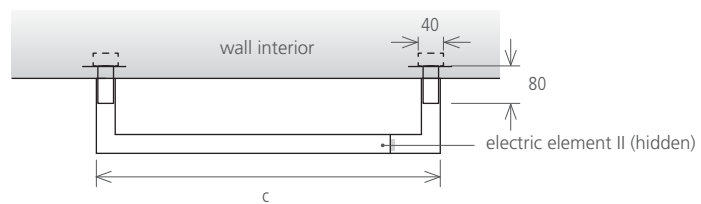

### APPLICATION INSTRUCTIONS

front view

side view

top view

\*\* Products not provided by Foursteel.

model	MTS3 550	additional elem.	MTS3 800	additional elem.
number of elements	3	1	3	1
height (mm) a	30	30	30	30
width between tubes (mm) b	120	-	120	-
total width (mm) c	550	550	800	800
depth (mm) d	120	120	120	120
capacity (l)	3 x 0,4	0,4	3 x 0,6	0,6
electric (W)	3 x 40	40	3 x 40	40
price (EUR)				
textured black or white (electric II)	1.825 €	611 €	1.984 €	663 €
Ral color (electric II)	2.224 €	869 €	2.381 €	920 €
brushed (electric II)	1.904 €	635 €	2.063 €	691 €
polished (electric II)	2.032 €	679 €	2.191 €	730 €
PVD (electric II)	3.061 €	1.021 €	3.219 €	1.073 €