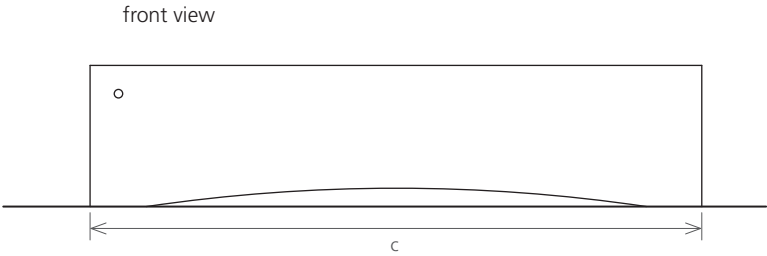

MATERIAL
stainless steel
steel

FINISHING
polished
brushed
textured black
white
RAL colours

COMPONENTS
version: **electric**
INCLUDED IN THE PRICE
Electric element II
ADD TO PRICE
Domotic Touch (optional)
Mimoo Switch (optional)

model	DL1000 230	DL1500 230	DL2000 230	DL1000 300	DL1500 300	DL2000 300
height (mm) a	230	230	230	300	300	300
total width (mm) c	1000	1500	2000	1000	1500	2000
depth (mm) d	160	160	160	160	160	160
electric (W)	1600	1800	2000	1600	1800	2000
price (EUR)						
textured black / white (electric II)	2.218 €	3.047 €	3.401 €	2.286 €	3.116 €	3.469 €
RAL colour (electric II)	2.599 €	3.442 €	3.822 €	2.667 €	3.510 €	3.890 €
brushed (electric II)	2.599 €	3.442 €	3.822 €	2.667 €	3.510 €	3.890 €
polished (electric II)	2.735 €	3.598 €	3.958 €	2.803 €	3.667 €	4.026 €