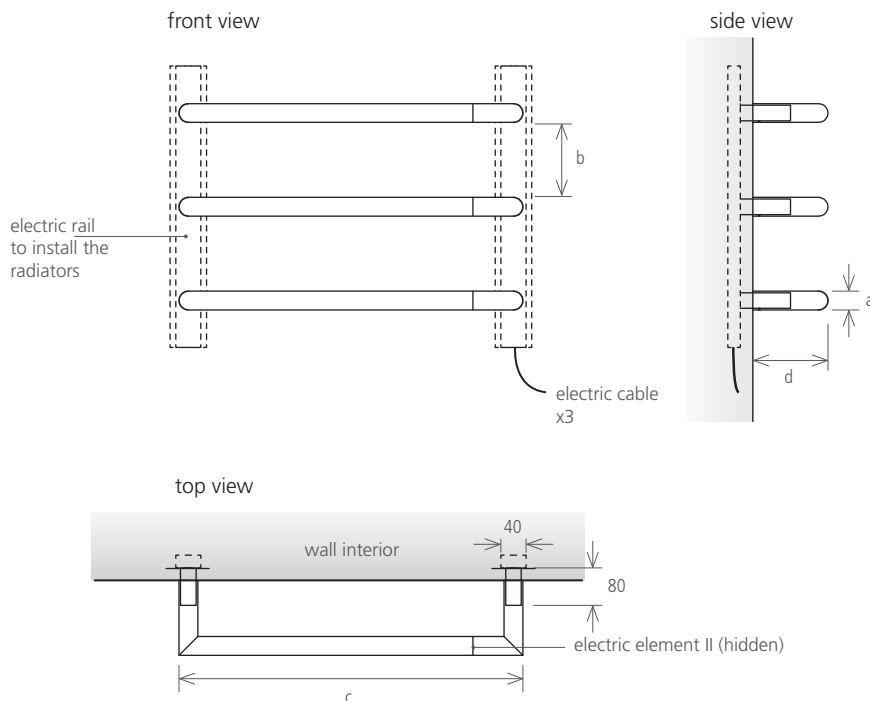

MATERIAL stainless steel

FINISHINGS polished brushed textured black white RAL colours PVD finish *

COMPONENTS version: electric INCLUDED IN THE PRICE Supports Electric element II - IP 67 ADD TO PRICE Domotic Touch (optional) Mimoo Switch (optional)

APPLICATION INSTRUCTIONS

** Products not provided by Foursteel.

model	MT3 550	additional elem.	MT3 800	additional elem.
number of elements	3	1	3	1
height (mm) a	30	30	30	30
width between tubes (mm) b	120	-	120	-
total width (mm) c	550	550	800	800
depth (mm) d	120	120	120	120
capacity (l)	3x0,4	0,4	3x0,6	0,6
electric (W)	3x40	40	3x40	40
price (EUR)				
textured black or white (electric II)	1.679 €	557 €	1.825 €	611 €
Ral color (electric II)	2.063 €	817 €	2.224 €	869 €
brushed (electric II)	1.746 €	580 €	1.904 €	635 €
polished (electric II)	1.873 €	627 €	2.032 €	679 €
PVD (electric II)	2.828 €	943 €	3.062 €	1.021 €

* Available PVD colors: copper; gold; champagne; gun metal. Both in polished and brushed version.