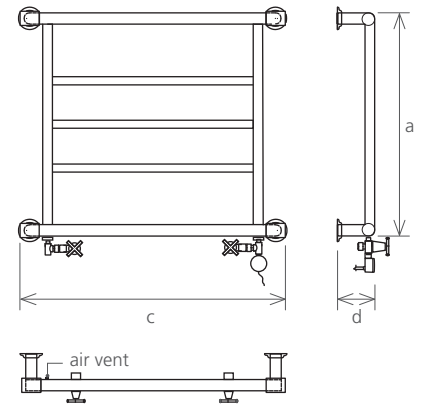

version: **mixed**

* Available PVD colors: copper; gold; champagne; gun metal. Both in polished and brushed version. Maximum dimensions must not exceed 1000 x 1000 mm.

model	OB800
height (mm) a	690
width between axles (mm) b	650 (variable)
total width (mm) c	820
depth (mm) d	120
capacity (l)	2,6
central heating (W)	235
electric (W)	600
price (EUR)	
brushed (central heating)	2.277 €
polished (central heating)	2.424 €
PVD (central heating)	3.012 €
brushed (electric II)	2.718 €
polished (electric II)	2.865 €
PVD (electric II)	3.453 €