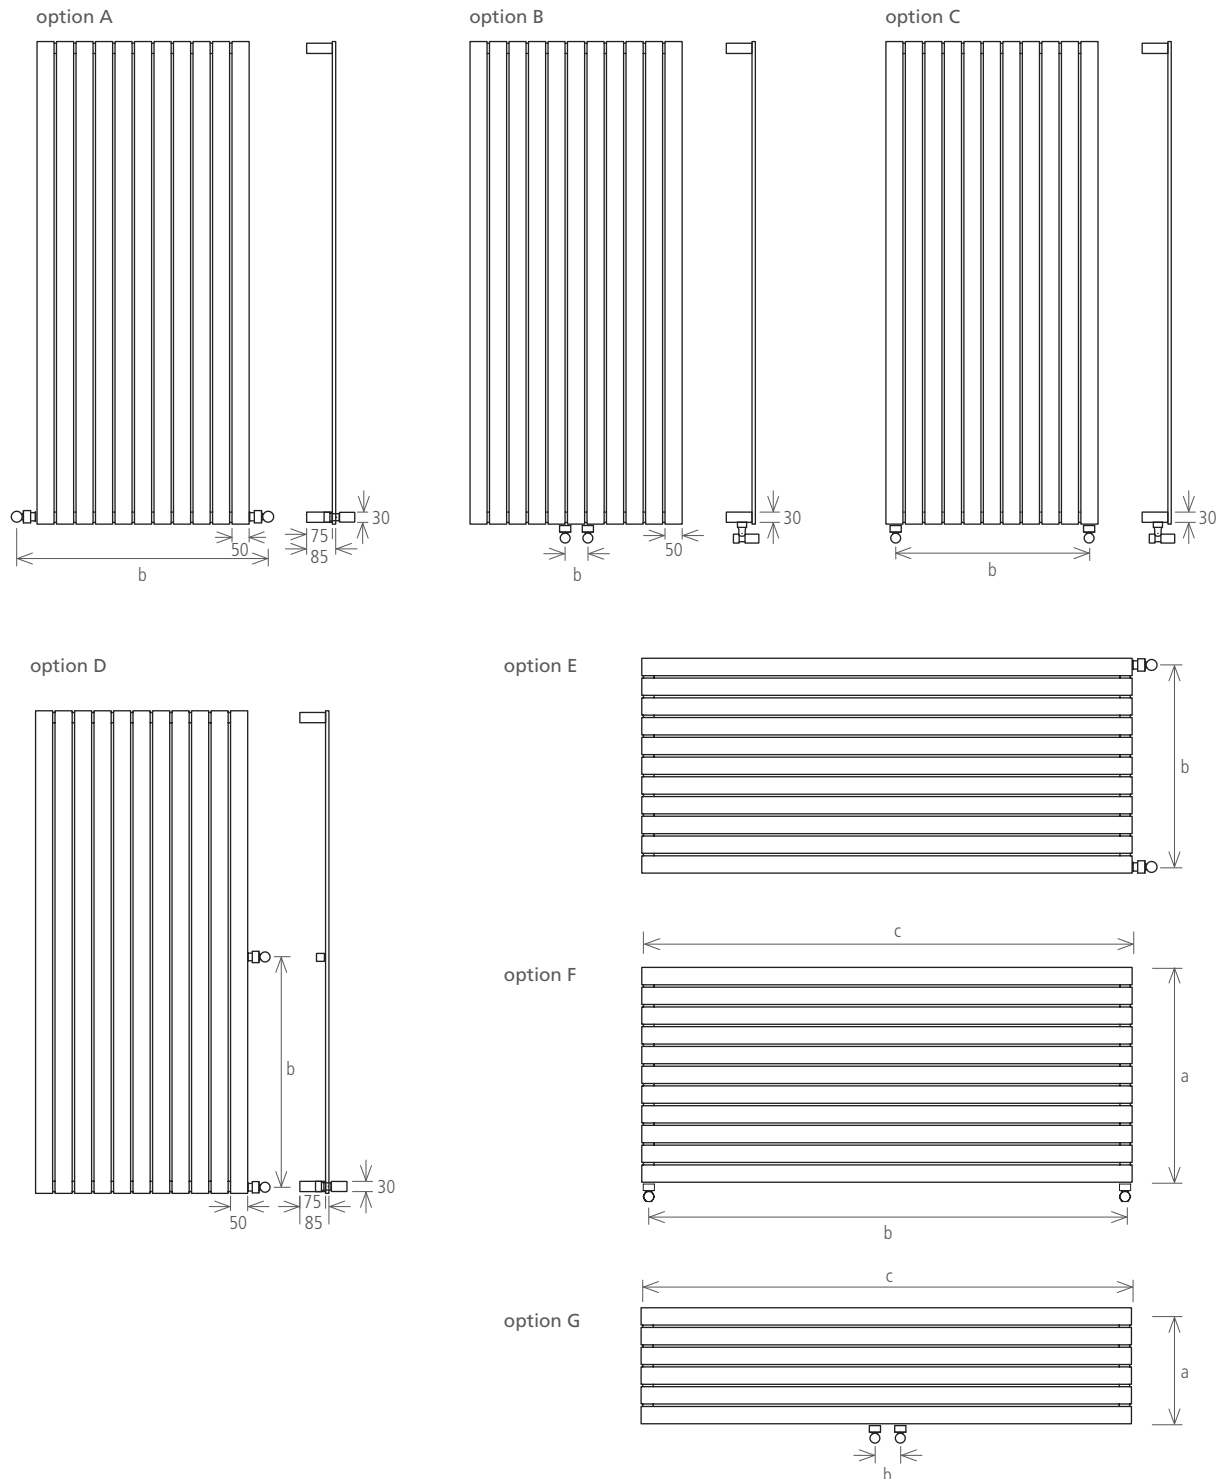

MATERIAL		FINISHING		COMPONENTS		COMPONENTS	
stainless steel steel		polished brushed textured black / black textured white / white RAL colours		version: electric		version: central heating	
				INCLUDED IN THE PRICE		INCLUDED IN THE PRICE	
				Supports Electric element II		Supports Air vent 1/2"	
				ADD TO PRICE		ADD TO PRICE	
				Domotic Touch (optional) Mimoo Switch (optional)		Valve kit (optional)	

Different width between axles and positioning of the valves according to the client's choice:

BLACK: RAL 9005 brilliant (Standard version)