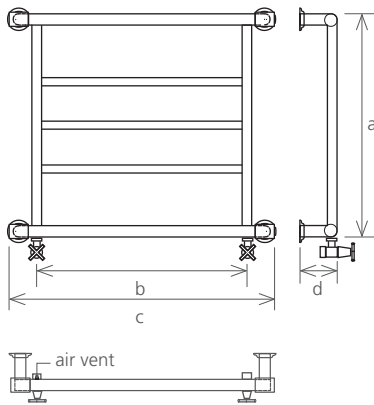

MATERIAL		FINISHING		COMPONENTS		COMPONENTS		COMPONENTS	
stainless steel		polished brushed PVD finish *		version: electric INCLUDED IN THE PRICE Supports Electric element II Mirrors ADD TO PRICE Domotic Touch (optional) Mimoo Switch (optional)		version: central heating INCLUDED IN THE PRICE Supports Air vent 1/8" Mirrors Valve kit (kit 5)		version: mixed INCLUDED IN THE PRICE Central heating radiator; Mirrors; Valve kit ADD TO PRICE 2 T-pieces; Electric element; Domotic Touch (optional) Mimoo Switch (optional)	

version: **central heating**