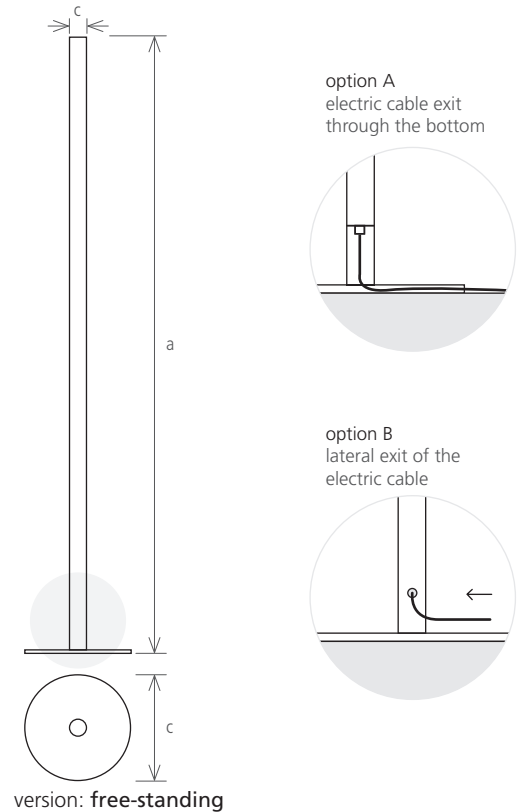

version: **free-standing**

	floor mounted			free-standing		
model	SK900	SK1200	SK1400	SKM900	SKM1200	SKM1400
height (mm) a	900	1200	1400	900	1200	1400
width between axles (mm) b	-	-	-	-	-	-
total width (mm) c	90	90	90	280	280	280
depth (mm) d	42	42	42	42	42	42
capacity (l)	0,6	0,8	1,0	0,6	0,8	1,0
electric (W)	40	100	100	40	100	100
price (EUR)						
textured black or white (electric II)	1.227 €	1.278 €	1.346 €	1.418 €	1.468 €	1.537 €
Ral color (electric II)	1.546 €	1.589 €	1.708 €	1.736 €	1.780 €	1.899 €
brushed (electric II)	1.278 €	1.346 €	1.484 €	1.468 €	1.537 €	1.675 €
polished (electric II)	1.356 €	1.399 €	1.518 €	1.546 €	1.590 €	1.709 €
PVD (electric II)	2.046 €	2.089 €	2.208 €	2.236 €	2.280 €	2.399 €