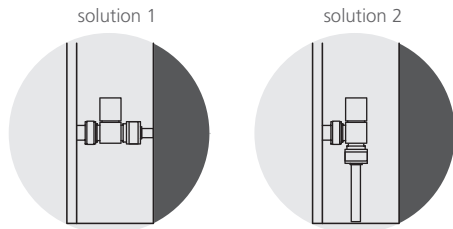

MATERIAL (lateral sides)	(top part)
stainless steel	stainless steel
steel	

FINISHINGS (lateral sides)	(top part)
polished	polished
brushed	brushed
text. black	
white	
RAL colours	

COMPONENTS
version: central heating
INCLUDED IN THE PRICE
Air vent 1/8"
ADD TO PRICE
Valve kit (optional)

model	DI 1000	DI 1500	DI 2000	DI30 1000	DI30 1500	DI30 2000
height (mm) a	230	230	230	300	300	300
total width (mm) b	1000	1500	2000	1000	1500	2000
depth (mm) c	160	160	160	160	160	160
width between axles (mm) d	880	1380	1880	880	1380	1880
central heating (W)	948	1460	1942	1422	2190	2913
price (EUR)						
textured black / white (central heating)	2.042 €	2.630 €	3.806 €	2.615 €	3.512 €	3.894 €
RAL colour (central heating)	2.189 €	3.012 €	4.393 €	3.027 €	3.938 €	4.481 €
brushed (central heating)	2.189 €	3.012 €	4.393 €	3.027 €	3.938 €	4.481 €
polished (central heating)	2.292 €	3.188 €	4.421 €	3.174 €	4.107 €	4.642 €