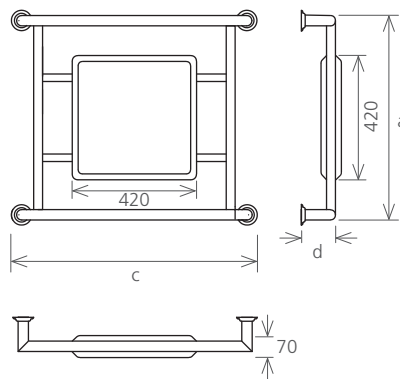

version: **electric II (hidden)**