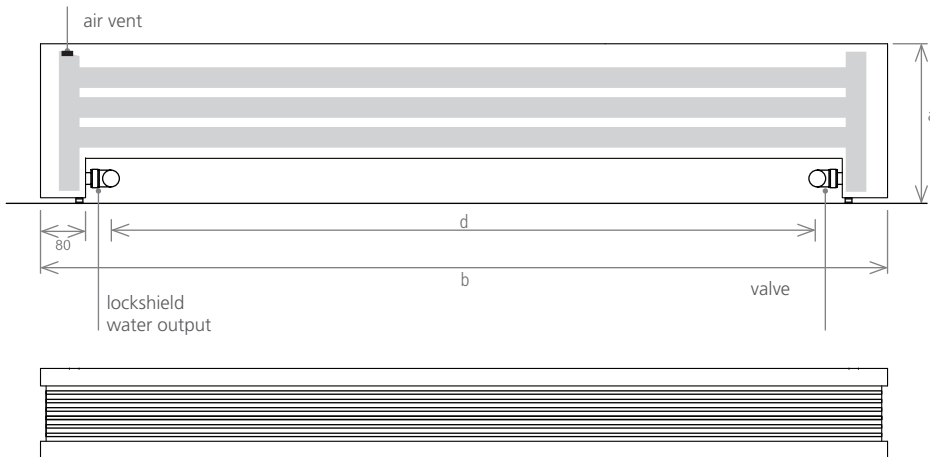

top view

MATERIAL
stainless steel
steel

FINISHING
polished
brushed
textured black
white
RAL colours

COMPONENTS
version: **central heating**
INCLUDED IN THE PRICE
Air vent 1/8"
ADD TO PRICE
Valve kit (optional)

front view