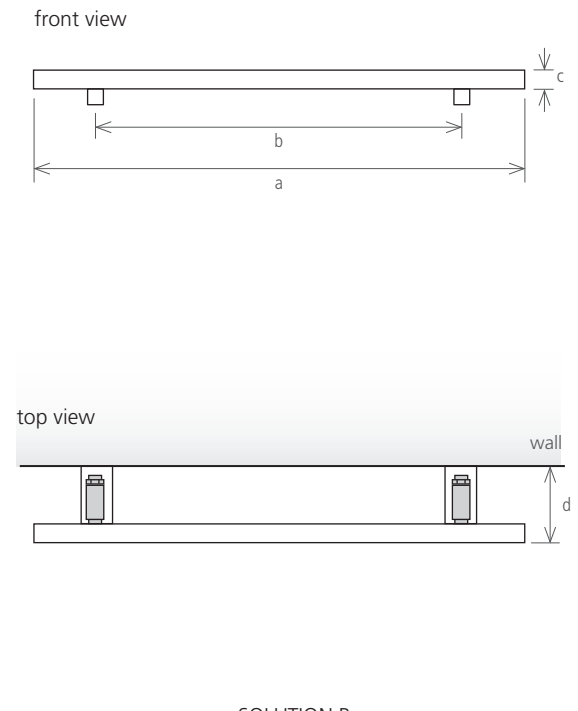

SOLUTION B

version: **central heating with valve kit**

	central heating – sol. A			central heating – sol. B		
model	FSA800	FSA1200	FSA1400	FSA800	FSA1200	FSA1400
height (mm) a	800	1200	1400	800	1200	1400
width between axles (mm) b	620	1020	1220	620	1020	1220
total width (mm) c	42	42	42	42	42	42
depth (mm) d	100	100	100	130	130	130
capacity (l)	0,7	0,9	1,2	0,7	0,9	1,2
central heating (W)	63	97	124	63	97	124
price (EUR)						
textured black or white (central heating)	1.181 €	1.237 €	1.309 €	1.181 €	1.237 €	1.309 €
Ral Color (central heating)	1.509 €	1.555 €	1.702 €	1.509 €	1.555 €	1.702 €
brushed (central heating)	1.237 €	1.314 €	1.459 €	1.237 €	1.314 €	1.459 €
polished (central heating)	1.319 €	1.365 €	1.512 €	1.319 €	1.365 €	1.512 €