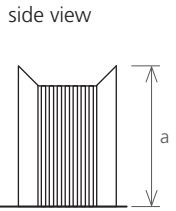

MATERIAL
stainless steel
steel

FINISHING
polished
brushed
textured black
white
RAL colours

COMPONENTS
version: **electric**
INCLUDED IN THE PRICE
Electric element II
ADD TO PRICE
Domotic Touch (optional)
Mimoo Switch (optional)

model	DL1000 230	DL1500 230	DL2000 230	DL1000 300	DL1500 300	DL2000 300
height (mm) a	230	230	230	300	300	300
total width (mm) c	1000	1500	2000	1000	1500	2000
depth (mm) d	160	160	160	160	160	160
electric (W)	1600	1800	2000	1600	1800	2000
price (EUR)						
textured black / white (electric II)	2.218 €	3.047 €	3.401 €	2.286 €	3.116 €	3.469 €
RAL colour (electric II)	2.599 €	3.442 €	3.822 €	2.667 €	3.510 €	3.890 €
brushed (electric II)	2.599 €	3.442 €	3.822 €	2.667 €	3.510 €	3.890 €
polished (electric II)	2.735 €	3.598 €	3.958 €	2.803 €	3.667 €	4.026 €