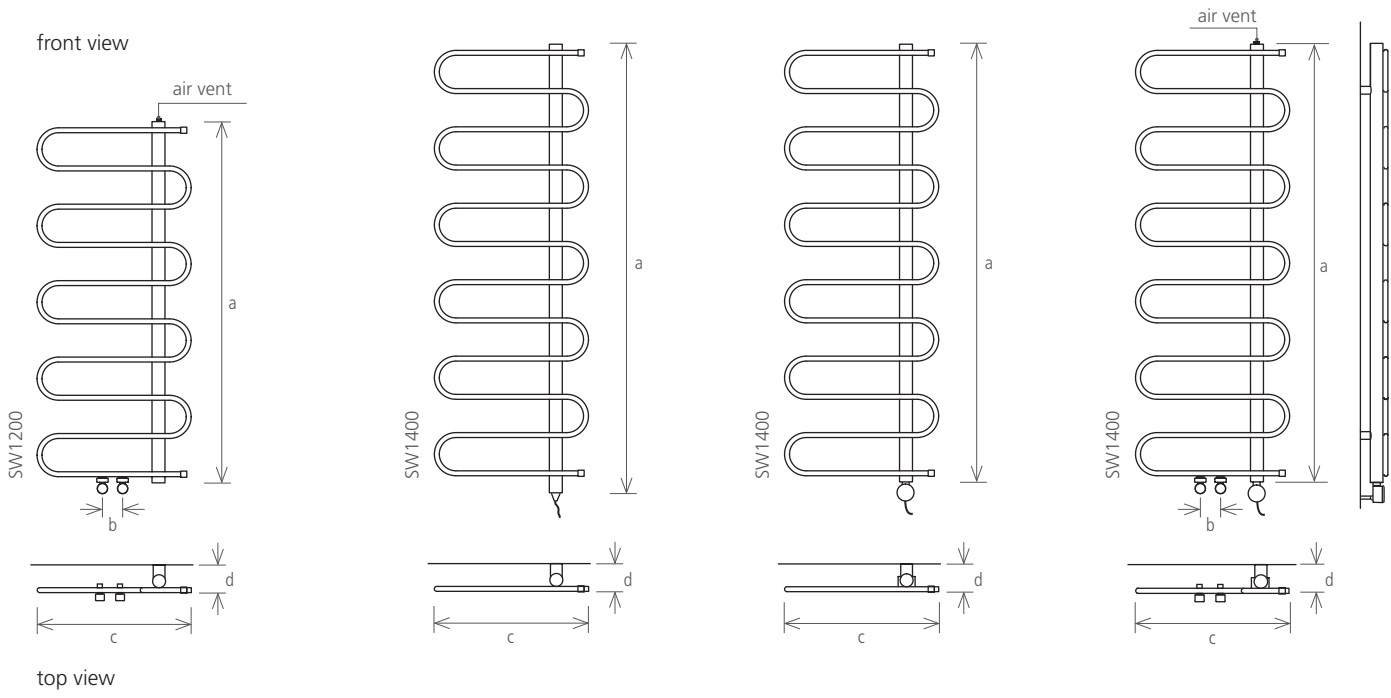

MATERIAL	FINISHING	COMPONENTS	COMPONENTS	COMPONENTS
stainless steel	polished brushed	version: electric INCLUDED IN THE PRICE Supports Electric element ADD TO PRICE Domotic Touch (optional) Mimoo Switch (optional)	version: central heating INCLUDED IN THE PRICE Supports Air vent 1/2" ADD TO PRICE Valve kit (optional)	version: mixed INCLUDED IN THE PRICE Central heating radiator ADD TO PRICE Electric element Valve kit Domotic Touch (optional) Mimoo Switch (optional)

version: **central heating**

version: **electric II**

version: **electric V**

version: **mixed with element V**

model	SW800L	SW800XL	SW1200L	SW1200XL	SW1400L	SW1400XL
height (mm) a	868	868	1100	1100	1332	1332
width between axles (mm) b	50	50	50	50	50	50
total width (mm) c	500	600	500	600	500	600
depth (mm) d	90	90	90	90	90	90
capacity (l)	3,1	3,5	4,0	4,6	6,1	6,9
central heating (W)	279	317	360	438	545	616
electric (W)	200	200	300	300	600	600
price (EUR)						
brushed (central heating)	1.158 €	1.296 €	1.343 €	1.481 €	1.527 €	1.666 €
polished (central heating)	1.341 €	1.481 €	1.527 €	1.666 €	1.713 €	1.853 €
brushed (electric II)	1.347 €	1.487 €	1.535 €	1.674 €	1.719 €	1.859 €
polished (electric II)	1.527 €	1.666 €	1.713 €	1.853 €	1.897 €	2.036 €
brushed (electric V)	1.447 €	1.585 €	1.632 €	1.772 €	1.818 €	1.956 €
polished (electric V)	1.632 €	1.771 €	1.818 €	1.956 €	2.001 €	2.042 €