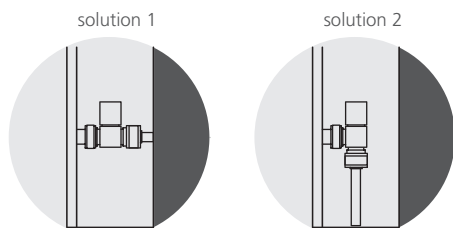

MATERIAL stainless steel steel	FINISHING polished brushed textured black white RAL colours	COMPONENTS version: central heating INCLUDED IN THE PRICE Air vent 1/8" ADD TO PRICE Valve kit (optional)

model	C1000 230	C1500 230	C2000 230	C1000 300	C1500 300	C2000 300
height (mm) a	230	230	230	300	300	300
width between axles (mm) b	800	1300	1800	800	1300	1800
total width (mm) c	1000	1500	2000	1000	1500	2000
depth (mm) d	160	160	160	160	160	160
central heating (W)	872	1343	1787	1308	2015	2480
price (EUR)						
textured black / white (central heating)	2.042 €	2.630 €	3.806 €	2.615 €	3.512 €	3.894 €
RAL colour (central heating)	2.189 €	3.012 €	4.393 €	3.027 €	3.938 €	4.481 €
brushed (central heating)	2.189 €	3.012 €	4.393 €	3.027 €	3.938 €	4.481 €
polished (central heating)	2.292 €	3.188 €	4.421 €	3.174 €	4.107 €	4.642 €