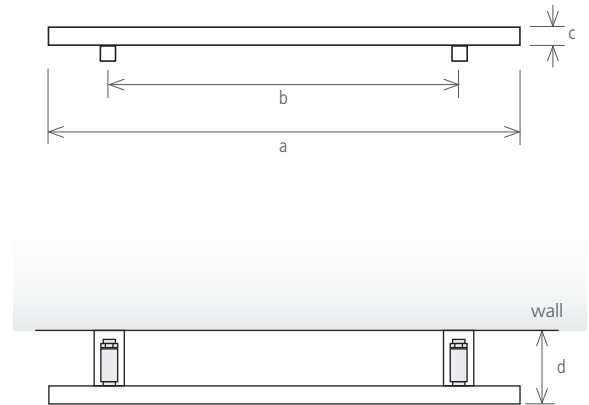

version: **central heating** (with hidden valves)

central heating – wall valve system

central heating – hidden valves

model	FSQA800	FSQA1200	FSQA1400	FSQA800	FSQA1200	FSQA1400
height (mm) a	800	1200	1400	800	1200	1400
width between axles (mm) b	620	1020	1220	620	1020	1220
total width (mm) c	40	40	40	40	40	40
depth (mm) d	98	98	98	98	98	98
capacity (l)	0,7	0,9	1,2	0,7	0,9	1,2
central heating (W)	63	97	124	63	97	124
electric (W)	-	-	-	-	-	-
price (EUR)						
textured black or white (central heating)	1.328 €	1.405 €	1.552 €	1.328 €	1.405 €	1.552 €
Ral Color (central heating)	1.658 €	1.705 €	1.834 €	1.658 €	1.705 €	1.834 €
brushed (central heating)	1.386 €	1.459 €	1.606 €	1.386 €	1.459 €	1.606 €
polished (central heating)	1.468 €	1.515 €	1.644 €	1.468 €	1.515 €	1.644 €