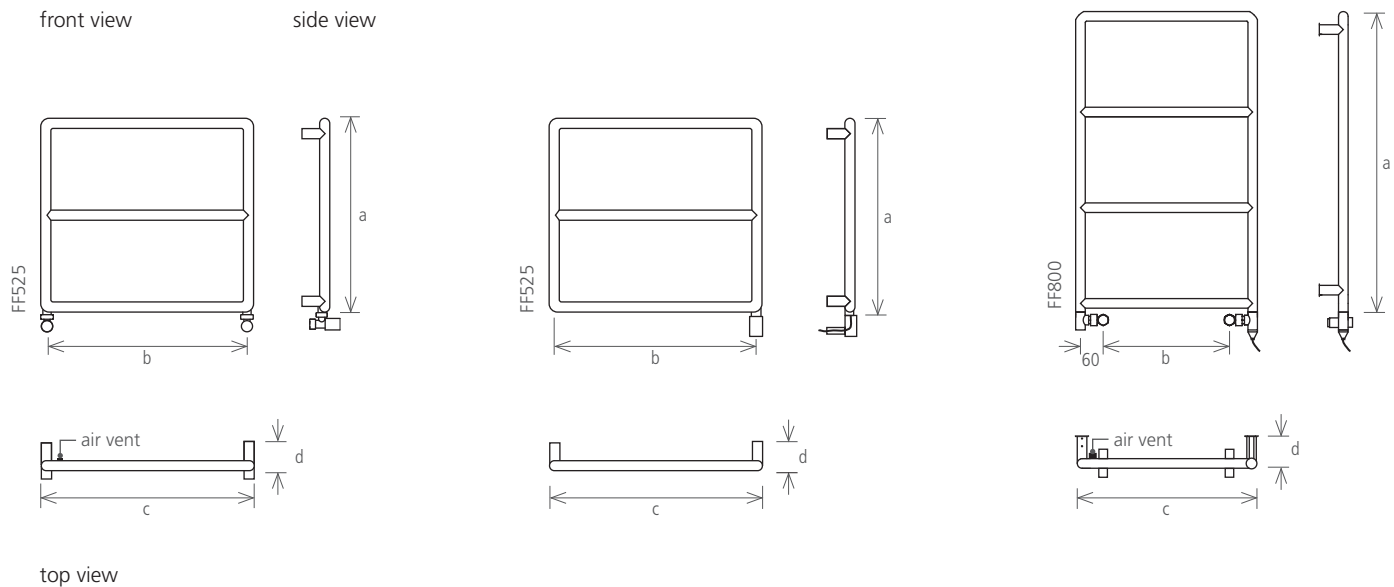

MATERIAL	FINISHINGS	COMPONENTS	COMPONENTS	COMPONENTS
stainless steel	polished brushed PVD finish *	version: electric INCLUDED IN THE PRICE Supports Electric element ADD TO PRICE Domotic Touch (optional) Mimoo Switch (optional)	version: central heating INCLUDED IN THE PRICE Supports Air vent 1/8" ADD TO PRICE Valve kit (optional)	version: mixed INCLUDED IN THE PRICE Central heating radiator ADD TO PRICE 2 T-pieces; Electric element; Valve kit; Domotic Touch (optional) Mimoo Switch (optional)

version: **central heating**

version: **electric II**

version: **mixed** (with element II)

model	FF525E	FF525L	FF800E	FF800L
height (mm) a	525	525	800	800
width between axles (mm) b	450	500	450	500
total width (mm) c	475	525	475	525
depth (mm) d	100	100	100	100
capacity (l)	0,8	0,8	1,0	1,2
central heating (W)	89	98	126	139
electric (W)	100	100	150	150
price (EUR)				
brushed (central heating)	1.190 €	1.190 €	1.853 €	1.853 €
polished (central heating)	1.392 €	1.392 €	1.971 €	1.971 €
brushed (electric II)	1.596 €	1.596 €	1.971 €	1.971 €
polished (electric II)	1.794 €	1.794 €	2.118 €	2.118 €

* Available PVD colors: copper; gold; champagne; gun metal. Both in polished and brushed version. Maximum dimensions must not exceed 1000 x 1000mm.