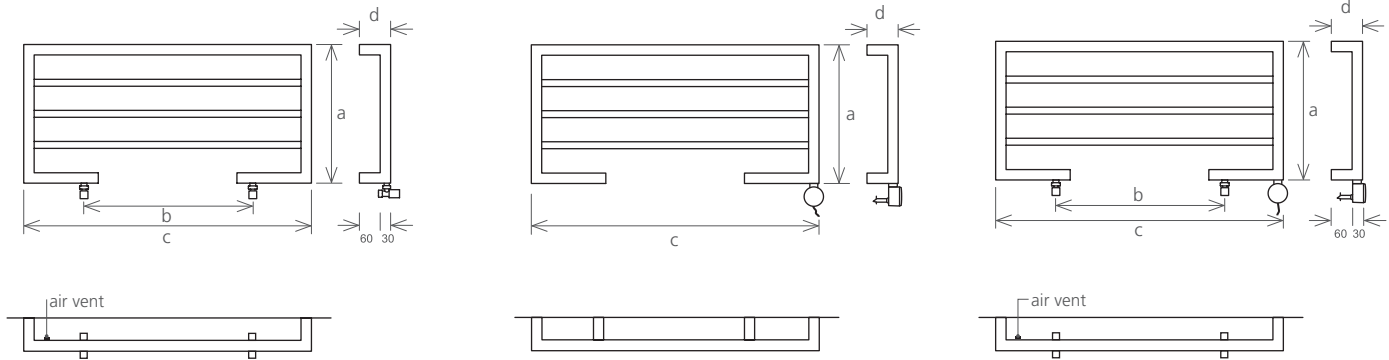

version: **central heating**

version: **electric IV or V**

version: **mixed**

	central heating		electric
model	NS400E	NS400L	NS400
height (mm) a	400	400	400
width between axles (mm) b	450	500	-
total width (mm) c	830	830	830
depth (mm) d	90	90	90
capacity (l)	2,1	2,1	2,1
central heating (W)	242	242	-
electric (W)	-	-	200
price (EUR)			
textured black or white (central heating)	939 €	939 €	
brushed (central heating)	1.198 €	1.198 €	
polished (central heating)	1.335 €	1.335 €	
textured black or white (electric II)			1.190 €
brushed (electric II)			1.449 €
polished (electric II)			1.584 €
textured black or white (electric IV or V)			1.303 €
brushed (electric IV or V)			1.560 €
polished (electric IV or V)			1.698 €