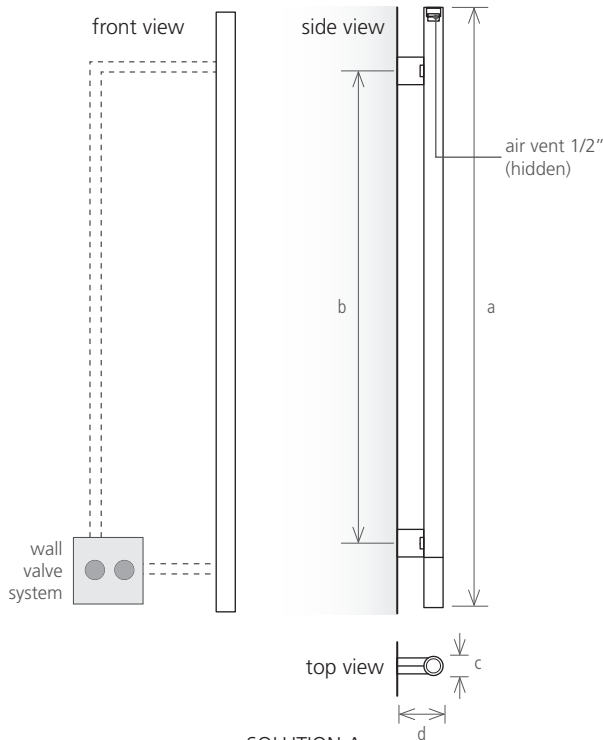

MATERIAL
stainless steel

FINISHING
polished
brushed
textured black
white
RAL colours

COMPONENTS
version: **central heating**
ADD TO PRICE
Wall valve (optional)
Valve kit (optional)

SOLUTION A

version: **central heating with wall valve system**