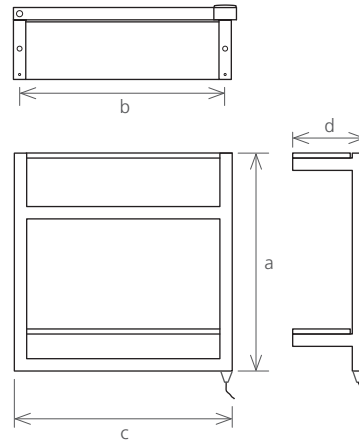

version: **electric II**