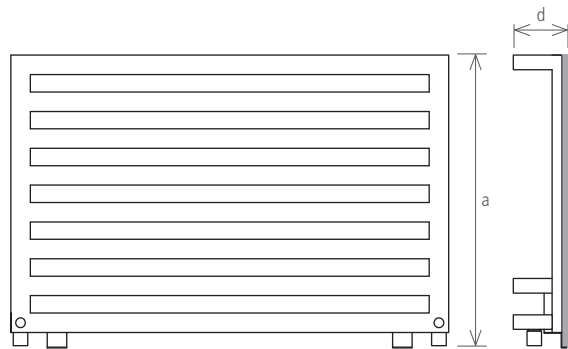

MATERIAL		FINISHING		COMPONENTS		COMPONENTS		COMPONENTS	
stainless steel		polished brushed		version: electric INCLUDED IN THE PRICE Supports Electric element II ADD TO PRICE Domotic Touch (optional) Mimoo Switch (optional)		version: central heating INCLUDED IN THE PRICE Supports Air vent 1/8" ADD TO PRICE Valve kit (optional)		version: mixed INCLUDED IN THE PRICE Central heating radiator ADD TO PRICE 2 T-pieces; Electric element II; Valve kit; Domotic Touch (optional) Mimoo Switch (optional)	

front view

side view

version: **central heating**

version: **electric II**

model	SS600 600	SS400 900	SS600 900	SS400 1200	SS600 1200	SS800 1200
height (mm) a	600	400	600	400	600	800
width between axles (mm) b	560	860	860	1160	1160	1160
total width (mm) c	600	900	900	1200	1200	1200
depth (mm) d	110	110	110	110	110	110
capacity (l)	3,6	4,2	4,7	5,6	5,8	7,2
central heating (W)	322	379	419	500	524	647
electric (W)	300	300	600	600	600	1000
price (EUR)						
brushed (central heating)	1.337 €	1.352 €	1.364 €	1.602 €	1.881 €	2.042 €
polished (central heating)	1.337 €	1.352 €	1.364 €	1.602 €	1.881 €	2.042 €
brushed (electric II)	1.829 €	1.873 €	1.917 €	1.947 €	1.984 €	2.131 €
polished (electric II)	1.829 €	1.873 €	1.917 €	1.947 €	1.984 €	2.131 €