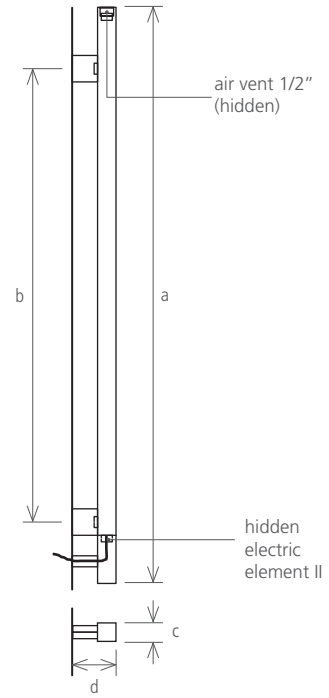

version: **electric II**

version: **mixed** (wall valve system + electric II)

Electric version: in the horizontal position the depth is 80mm.

	hidden electric element II			mixed version – wall valve + electric II		
model	FSQ800	FSQ1200	FSQ1400	FSQM800	FSQM1200	FSQM1400
height (mm) a	800	1200	1400	880	1280	1480
width between axles (mm) b				620	1020	1220
total width (mm) c	40	40	40	40	40	40
depth (mm) d	70	70	70	98	98	98
capacity (l)	0,6	0,8	1,0	0,7	0,9	1,2
central heating (W)				63	97	124
electric (W)	40	100	100	40	100	100
price (EUR)						
textured black or white (electric II)	1.158 €	1.234 €	1.380 €			
Ral color (electric II)	1.487 €	1.531 €	1.664 €			
brushed (electric II)	1.215 €	1.289 €	1.436 €			
polished (electric II)	1.297 €	1.341 €	1.474 €			
* PVD (electric II)	1.987 €	2.031 €	2.164 €			
textured black or white (mixed)				1.619 €	1.694 €	1.841 €
Ral color (mixed)				1.947 €	1.994 €	2.125 €
brushed (mixed)				1.675 €	1.750 €	1.897 €
polished (mixed)				1.757 €	1.804 €	1.935 €
* PVD (mixed)				2.447 €		