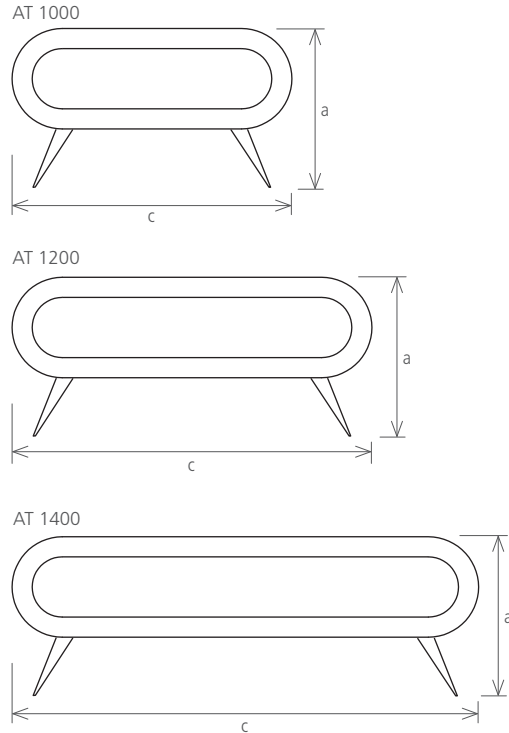

MATERIAL
stainless steel
steel

FINISHING
polished
brushed
textured black
white
RAL colours
PVD finish *

COMPONENTS
version: **electric**
INCLUDED IN THE PRICE
Electric element II
ADD TO PRICE
Domotic Touch (optional)
Mimoo Switch (optional)

* Available PVD colors: copper; gold; champagne; gun metal. Both in polished and brushed version. Maximum dimensions must not exceed 1000 x 1000 mm.

model	AT1000	AT1200	AT1400
height (mm) a	535	535	535
total width (mm) c	1000	1200	1400
depth (mm) d	450	450	450
capacity (l)	7,45	10,89	12,66
weight (kg)	≈ 50	≈ 65	≈ 75
electric (W)	1000	1500	1500
price (EUR)			
textured black / white (electric II)	2.517 €	2.925 €	3.333 €
brushed / polished (electric II)	2.707 €	3.061 €	3.741 €
textured black / white with brushed / polished (electric II)	2.925 €	3.333 €	4.013 €