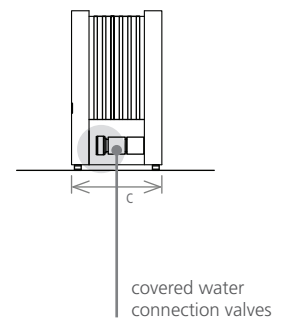

MATERIAL
stainless steel
steel

FINISHING
polished
brushed
textured black
white
RAL colours

COMPONENTS
version: **central heating**
INCLUDED IN THE PRICE
Air vent 1/8"
ADD TO PRICE
Valve kit (optional)

side view

* exclusive of Worldstyle - Paris
Price inquiry: info@worldstyle.com

model	LC 1000	LC 1500	LC 2000	LC30 1000	LC30 1500	LC30 2000
height (mm) a	240	240	240	310	310	310
total width (mm) b	1000	1500	2000	1000	1500	2000
depth (mm) c	160	160	160	160	160	160
width between axles (mm) d						
central heating (W)	948	1460	1942	1422	2190	2913