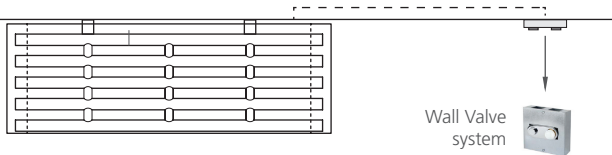

MATERIAL
stainless steel
steel

FINISHING
polished
brushed
textured black
white
RAL colours
PVD finish *

COMPONENTS
version: **electric**
INCLUDED IN THE PRICE
Electric element II
ADD TO PRICE
Domotic Touch (optional)
Mimoo Switch (optional)

COMPONENTS
version: **central heating**
INCLUDED IN THE PRICE
Air vent 1/2"
ADD TO PRICE
wall valve (optional)

MODELS:

version: **central heating**