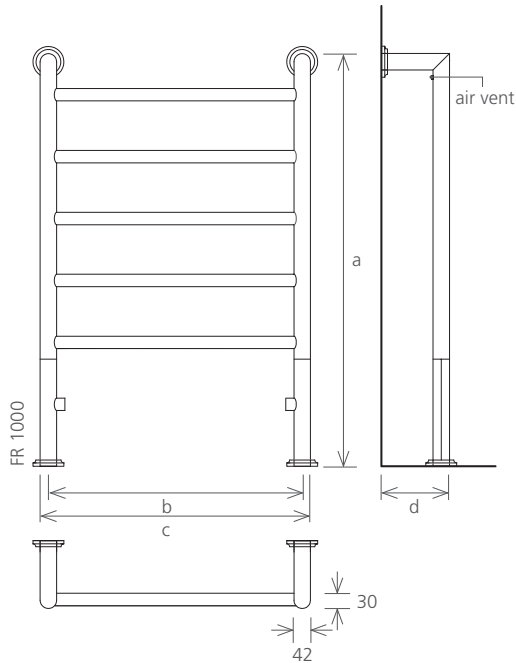

**COMPONENTS**

version: **central heating**  
**INCLUDED IN THE PRICE**  
Supports  
Air vent 1/8"  
Mirrors  
Valve kit (kit 6)

version: **central heating** (with hidden valves)

version: **electric II (hidden)**