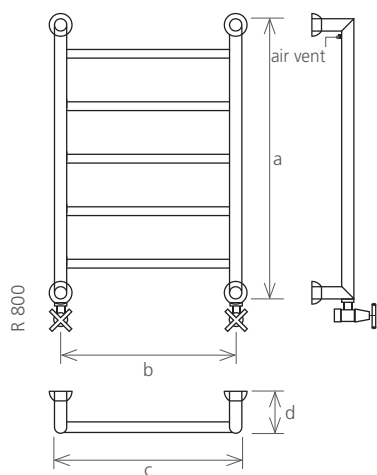

MATERIAL	FINISHING	COMPONENTS	COMPONENTS	COMPONENTS
stainless steel	polished brushed PVD finish *	version: electric INCLUDED IN THE PRICE Supports Electric element II Mirrors ADD TO PRICE Domotic Touch (optional) Mimoo Switch (optional)	version: central heating INCLUDED IN THE PRICE Supports Air vent 1/8" Mirrors Valve kit (kit 5)	version: mixed INCLUDED IN THE PRICE Central heating radiator; Mirrors; Valve kit ADD TO PRICE 2 T-pieces; Electric element; Domotic Touch (optional) Mimoo Switch (optional)

version: **central heating**