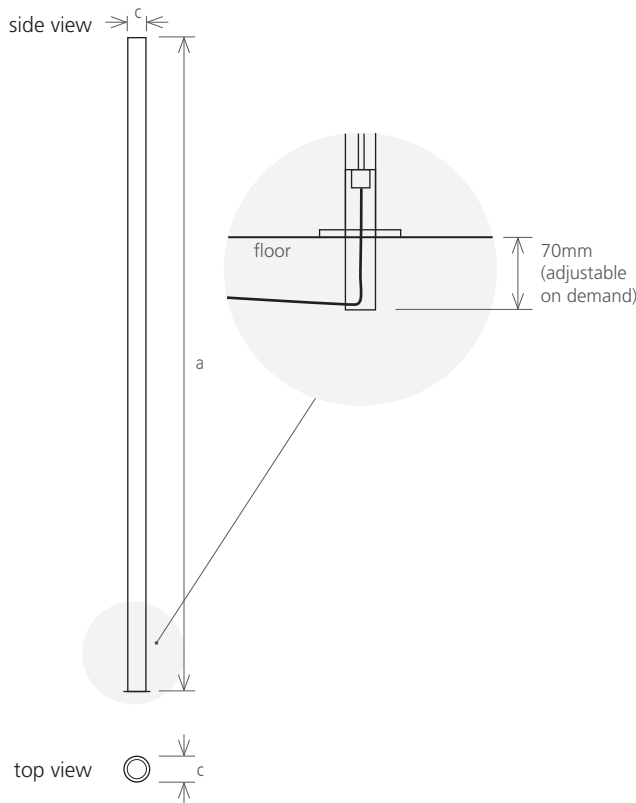

MATERIAL
stainless steel

FINISHING
polished
brushed
textured black
white
RAL colours
PVD finish *

COMPONENTS
version: **electric**
INCLUDED IN THE PRICE
Electric element II
ADD TO PRICE
Domotic Touch (optional)
Mimoo Switch (optional)

version: **floor mounted**

NOTE: Also available in the "square" version.