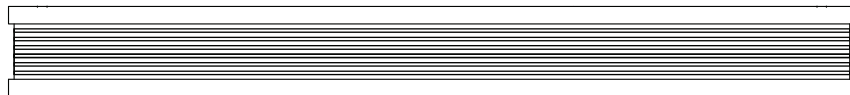

MATERIAL
stainless steel
steel

FINISHING
polished
brushed
textured black
white
RAL colours

COMPONENTS
version: **central heating**
INCLUDED IN THE PRICE
Air vent 1/8"
ADD TO PRICE
Valve kit (optional)

top view

* exclusive of Worldstyle - Paris
Price inquiry: info@worldstyle.com

model	LC 1000	LC 1500	LC 2000	LC30 1000	LC30 1500	LC30 2000
height (mm) a	240	240	240	310	310	310
total width (mm) b	1000	1500	2000	1000	1500	2000
depth (mm) c	160	160	160	160	160	160
width between axles (mm) d						
central heating (W)	948	1460	1942	1422	2190	2913