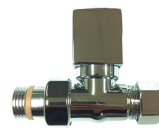

# KIT 6

manual valve

		finishing	connection	price
	valve 2410 Q	chrome	1/2"	118 €
	lockshield 2415 Q	chrome	1/2"	118 €
	valve 2410 Q NZ	brushed	1/2"	151 €
	lockshield 2415 Q NZ	brushed	1/2"	151 €
	valve 410 A3 / 8N	white	3/8"	118 €
	lockshield 415 A3 / 8N	white	3/8"	118 €
	valve 1405 B	white	1/2"	118 €
	lockshield 1406 B	white	1/2"	118 €