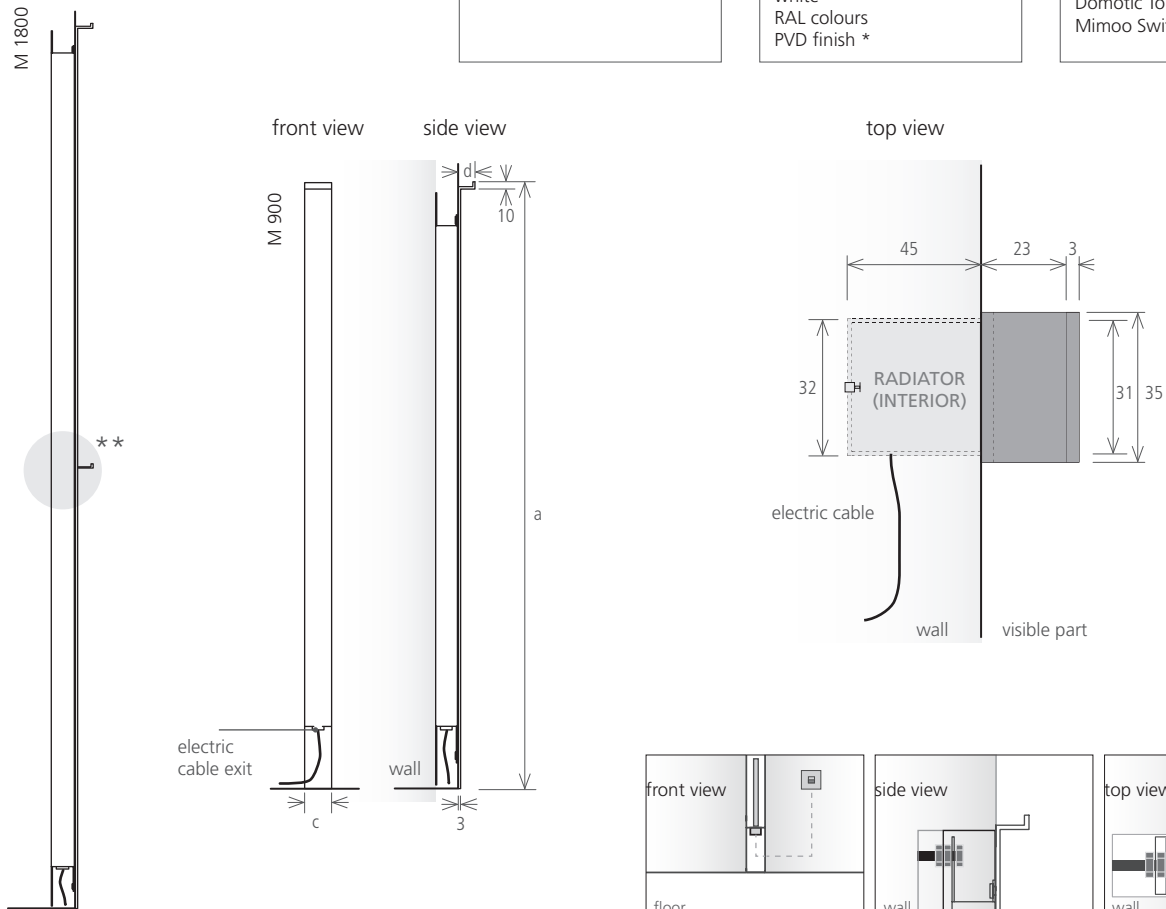

\*\* the second support is only implemented in the model M1800

model	M900	M1200	M1400	M1800
height (mm) a	900	1200	1400	1800
total width (mm) c	35	35	35	35
depth (mm) d	23	23	23	23
capacity (l)	0,6	0,8	1,0	1,3
electric (W)	100	150	150	200
<b>price (EUR)</b>				
textured black or white (electric II)	1.182 €	1.356 €	1.524 €	1.697 €
Ral color (electric II)	1.546 €	1.714 €	1.887 €	2.063 €
brushed (electric II)	1.286 €	1.457 €	1.627 €	1.800 €
polished (electric II)	1.356 €	1.524 €	1.697 €	1.873 €
PVD (electric II)	2.046 €	2.214 €	2.387 €	2.563 €