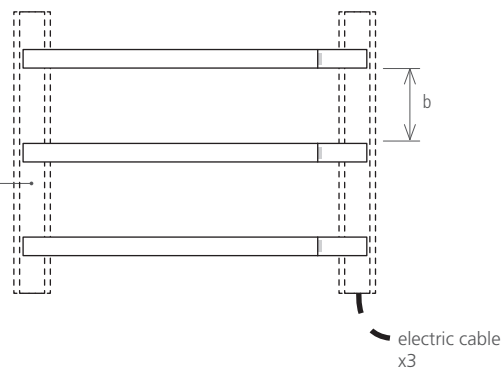

front view

top view