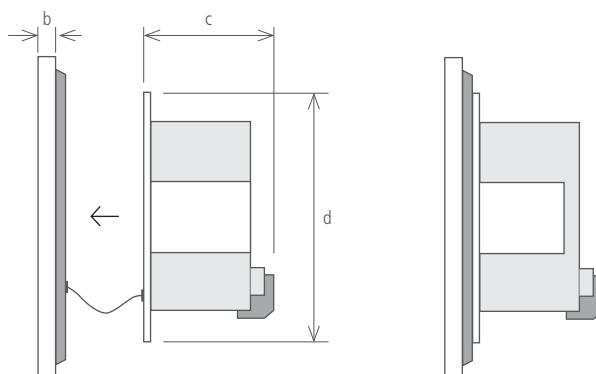

ELEMENT 1

ELEMENT 2

ELEMENT 1 + 2

One domotic can manage several radiators in the same space on the condition that the total heat output does not exceed 3000W (16A).

The Domotic Touch must be installed in the same room as the radiator / towel warmer

- Duty-Cycle Mode
- Room Temperature Mode
- Timer Mode (1, 2 or 3 hours of work)

model		DT
total measure exterior (mm)	a	90 x 90
exterior depth (mm)	b	5
interior case depth (mm)	c	40
total measure interior (mm)	d	73 x 73
horizontal back measure (mm)	e	55
vertical back measure (mm)	f	51
price (euro)		
finishing: matte white, matte black, white glass, black glass		420 €